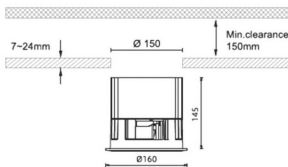

Waterproof plus

Lavov downlight from the family Waterproof with a power of 15W and an optics 50°. With a total lumen output of 4563lm and a luminous efficiency of 76.05lm/W. ON/OFF driver. Made in die cast aluminum and finished in White color. IP65 degree of protection.

Item code	86.D042.5321.01
Product type	Indoor
Category	Downlights
Family	Waterproof
Subfamily	Waterproof plus
Pictograms	

Dimensions

Product dimensions (mm) diam 160mmxheight 145mm

Scheme

Product

Real power (W)	60
Real luminous flux (Lm)	4563
Luminous efficiency (Lm/W)	76.05
Beam angle (°)	24
IP	IP65
Colour	White
Control gear included	Yes
Control gear	ON/OFF
Flicker Free	Yes
Light source	LED
Type of LED	COB
Colour temperature (K)	3000
Colour consistency (SDCM)	SDCM<3
CRI	90