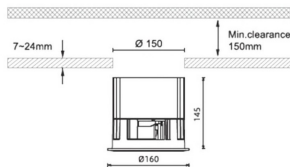

### Waterproof plus

Lavov downlight from the family Waterproof with a power of 15W and an optics 50°. With a total lumen output of 4670lm and a luminous efficiency of 77.83lm/W. ON/OFF driver. Made in die cast aluminum and finished in White color. IP65 degree of protection.

### Dimensions

**Product dimensions (mm) diam 160mmxheight 145mm**

### Product

<b>Real power (W)</b>	<b>60</b>
<b>Real luminous flux (Lm)</b>	<b>4670</b>
<b>Luminous efficiency (Lm/W)</b>	<b>77.83</b>
<b>Beam angle (°)</b>	<b>36</b>
<b>IP</b>	<b>IP65</b>
<b>Colour</b>	<b>White</b>
<b>Control gear included</b>	<b>Yes</b>
<b>Control gear</b>	<b>ON/OFF</b>
<b>Flicker Free</b>	<b>Yes</b>
<b>Light source</b>	<b>LED</b>
<b>Type of LED</b>	<b>COB</b>
<b>Colour temperature (K)</b>	<b>3000</b>
<b>Colour consistency (SDCM)</b>	<b>SDCM&lt;3</b>
<b>CRI</b>	<b>90</b>