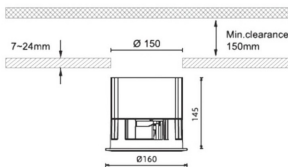

Subfamily	Waterproof plus
------------------	------------------------

Pictograms	    
	   

220
240 VCRI
80SDCM
3Driver
INCL.On
Off50000h
L80B10IP
65

Dimensions

Product dimensions (mm) diam 160mmxheight 145mm

Scheme

Product

Real power (W)	60
-----------------------	-----------

Real luminous flux (Lm)	4597
--------------------------------	-------------

Luminous efficiency (Lm/W)	76.61
-----------------------------------	--------------

Beam angle (°)	60
-----------------------	-----------

IP	IP65
-----------	-------------

Colour	White
---------------	--------------

Control gear included	Yes
------------------------------	------------

Control gear	ON/OFF
---------------------	---------------