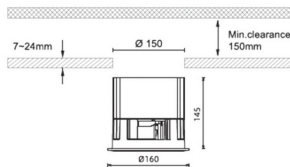

### Waterproof plus

Lavov downlight from the family Waterproof with a power of 15W and an optics 50°. With a total lumen output of 4597lm and a luminous efficiency of 76.61lm/W. ON/OFF driver. Made in die cast aluminum and finished in White color. IP65 degree of protection.

### Dimensions

**Product dimensions (mm) diam 160mmxheight 145mm**

### Product

<b>Real power (W)</b>	<b>60</b>
<b>Real luminous flux (Lm)</b>	<b>4597</b>
<b>Luminous efficiency (Lm/W)</b>	<b>76.61</b>
<b>Beam angle (°)</b>	<b>60</b>
<b>IP</b>	<b>IP65</b>
<b>Colour</b>	<b>White</b>
<b>Control gear included</b>	<b>Yes</b>
<b>Control gear</b>	<b>ON/OFF</b>
<b>Flicker Free</b>	<b>Yes</b>
<b>Light source</b>	<b>LED</b>
<b>Type of LED</b>	<b>COB</b>
<b>Colour temperature (K)</b>	<b>3000</b>
<b>Colour consistency (SDCM)</b>	<b>SDCM&lt;3</b>
<b>CRI</b>	<b>90</b>