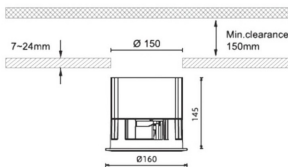

Item code 86.D042.5343.01

Product type Indoor

Category Downlights

Family Waterproof

Subfamily Waterproof plus

Pictograms

Dimensions

Product dimensions (mm) diam 160mm x height 145mm

Scheme

Product

Real power (W) 60

Real luminous flux (Lm) 4597

Luminous efficiency (Lm/W) 76.61

Beam angle (°) 60

IP IP65

Colour White