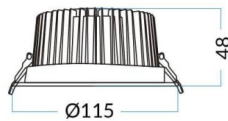

Waterproof eco

Lavov downlight from the family Waterproof with a power of 10W and an optics 90°. With a real lumen output of 972.71lm and a luminous efficacy of 97.27lm/W. Made in die cast aluminium and finished in White color.CCT 3000K. Driver DALI.

Dimensions

Product dimensions (mm) **115*48**

Scheme

Item code	86.D043.1333.01				
Product type	Indoor				
Category	Downlights				
Family	Waterproof				
Subfamily	Waterproof eco				
Pictograms					
					

Product	
Real power (W)	10
Real luminous flux (Lm)	972.7
Luminous efficiency (Lm/W)	97.27
Beam angle (°)	90°
IP	IP65
Colour	White
Control gear included	Yes
Control gear	DALI
Flicker Free	Yes
Light source	LED
Type of LED	COB
Colour temperature (K)	3000
Colour consistency (SDCM)	SDCM5
CRI	80