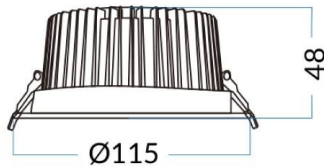

Waterproof eco

Lavov downlight from the family Waterproof with a power of 10W and an optics 90°. With a real lumen output of 972.7lm and a luminous efficacy of 97.27lm/W. Made in die cast aluminium and finished in White color.CCT 4000K. Driver ON/OFF.

Dimensions

Product dimensions (mm) **115*48**

Scheme

Item code	86.D043.1431.01
Product type	Indoor
Category	Downlights
Family	Waterproof
Subfamily	Waterproof eco
Pictograms	

Product

Real power (W)	10
Real luminous flux (Lm)	972.7
Luminous efficiency (Lm/W)	97.27
Beam angle (°)	90°
IP	IP65
Colour	White
Control gear included	Yes
Control gear	ON-OFF
Flicker Free	Yes
Light source	LED
Type of LED	COB
Colour temperature (K)	4000
Colour consistency (SDCM)	SDCM5
CRI	80