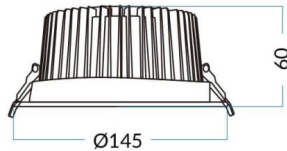

Waterproof eco

Lavov downlight from the family Waterproof with a power of 18W and an optics 90°. With a real lumen output of 1532.3lm and a luminous efficacy of 85.13lm/W. Made in die cast aluminium and finished in White color.CCT 3000K. Driver ON/OFF.

Item code	86.D043.2331.01
Product type	Indoor
Category	Downlights
Family	Waterproof
Subfamily	Waterproof eco
Pictograms	

Dimensions

Product dimensions (mm) 145*60

Scheme

Product	
Real power (W)	18
Real luminous flux (Lm)	1532.3
Luminous efficiency (Lm/W)	85.13
Beam angle (°)	90°
IP	IP65
Colour	White
Control gear included	Yes
Control gear	ON-OFF
Flicker Free	Yes
Light source	LED
Type of LED	COB
Colour temperature (K)	3000
Colour consistency (SDCM)	SDCM5
CRI	80