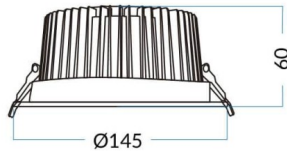

Waterproof eco

Lavov downlight from the family Waterproof with a power of 18W and an optics 90°. With a real lumen output of 1532.3lm and a luminous efficacy of 85.13lm/W. Made in die cast aluminium and finished in White color.CCT 3000K. Driver ON/OFF.

Dimensions

Product dimensions (mm) **145*60**

Scheme

Item code	86.D043.2331.01
Product type	Indoor
Category	Downlights
Family	Waterproof
Subfamily	Waterproof eco
Pictograms	

Product	
Real power (W)	18
Real luminous flux (Lm)	1532.3
Luminous efficiency (Lm/W)	85.13
Beam angle (º)	90°
IP	IP65
Colour	White
Control gear included	Yes
Control gear	ON-OFF
Flicker Free	Yes
Light source	LED
Type of LED	COB
Colour temperature (K)	3000
Colour consistency (SDCM)	SDCM<5
CRI	80