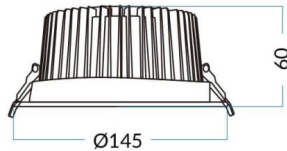

Waterproof eco

Lavov downlight from the family Waterproof with a power of 18W and an optics 90°. With a real lumen output of 1532.3lm and a luminous efficacy of 85.13lm/W. Made in die cast aluminium and finished in White color.CCT 3000K. Driver DALI.

Item code	86.D043.2333.01
Product type	Indoor
Category	Downlights
Family	Waterproof
Subfamily	Waterproof eco
Pictograms	

Dimensions

Product dimensions (mm) 145*60

Scheme

Product	
Real power (W)	18
Real luminous flux (Lm)	1532.3
Luminous efficiency (Lm/W)	85.13
Beam angle (º)	90°
IP	IP65
Colour	White
Control gear included	Yes
Control gear	DALI
Flicker Free	Yes
Light source	LED
Type of LED	COB
Colour temperature (K)	3000
Colour consistency (SDCM)	SDCM<5
CRI	80