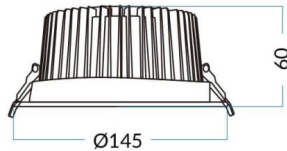

Waterproof eco

Lavov downlight from the family Waterproof with a power of 18W and an optics 90°. With a real lumen output of 1532.3lm and a luminous efficacy of 85.13lm/W. Made in die cast aluminium and finished in White color.CCT 3000K. Driver DALI.

Item code	86.D043.2333.01
Product type	Indoor
Category	Downlights
Family	Waterproof
Subfamily	Waterproof eco
Pictograms	

Dimensions

Product dimensions (mm) **145*60**

Scheme

Product	
Real power (W)	18
Real luminous flux (Lm)	1532.3
Luminous efficiency (Lm/W)	85.13
Beam angle (°)	90°
IP	IP65
Colour	White
Control gear included	Yes
Control gear	DALI
Flicker Free	Yes
Light source	LED
Type of LED	COB
Colour temperature (K)	3000
Colour consistency (SDCM)	SDCM5
CRI	80