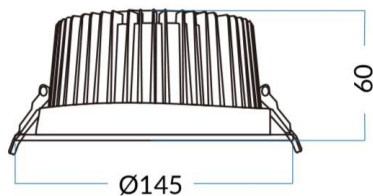

### Waterproof eco

Lavov downlight from the family Waterproof with a power of 18W and an optics 90°. With a real lumen output of 1532.3lm and a luminous efficacy of 85.13lm/W. Made in die cast aluminium and finished in White color.CCT 4000K. Driver ON/OFF.

### Dimensions

Product dimensions (mm) 145\*60

### Product

Real power (W)	18
Real luminous flux (Lm)	1532.3
Luminous efficiency (Lm/W)	85.13
Beam angle (&ordm;)	90°
IP	IP65
Colour	White
Control gear included	Yes
Control gear	ON-OFF
Flicker Free	Yes
Light source	LED
Type of LED	COB
Colour temperature (K)	4000
Colour consistency (SDCM)	SDCM<5
CRI	80