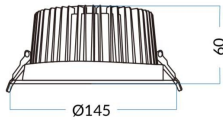

Waterproof eco

Lavov downlight from the family Waterproof with a power of 18W and an optics 90°. With a real lumen output of 1532.3lm and a luminous efficacy of 85.13lm/W. Made in die cast aluminium and finished in White color.CCT 4000K. Driver ON/OFF.

Item code	86.D043.2431.01
Product type	Indoor
Category	Downlights
Family	Waterproof
Subfamily	Waterproof eco
Pictograms	

Dimensions

Product dimensions (mm) 145*60

Scheme

Product

Real power (W)	18
Real luminous flux (Lm)	1532.3
Luminous efficiency (Lm/W)	85.13
Beam angle (°)	90°
IP	IP65
Colour	White
Control gear included	Yes
Control gear	ON-OFF
Flicker Free	Yes
Light source	LED
Type of LED	COB
Colour temperature (K)	4000
Colour consistency (SDCM)	SDCM<5
CRI	80