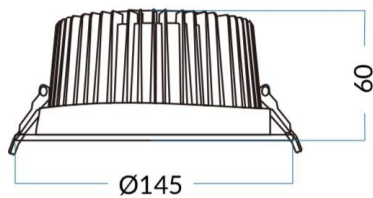

Waterproof eco

Lavov downlight from the family Waterproof with a power of 18W and an optics 90°. With a real lumen output of 1532.3lm and a luminous efficacy of 85.13lm/W. Made in die cast aluminium and finished in White color.CCT 4000K. Driver ON/OFF.

Item code	86.D043.2431.01
Product type	Indoor
Category	Downlights
Family	Waterproof
Subfamily	Waterproof eco
Pictograms	

Dimensions

Product dimensions (mm) 145*60

Scheme

Product

Real power (W)	18
Real luminous flux (Lm)	1532.3
Luminous efficiency (Lm/W)	85.13
Beam angle (°)	90°
IP	IP65
Colour	White
Control gear included	Yes
Control gear	ON-OFF
Flicker Free	Yes
Light source	LED
Type of LED	COB
Colour temperature (K)	4000
Colour consistency (SDCM)	SDCM5
CRI	80