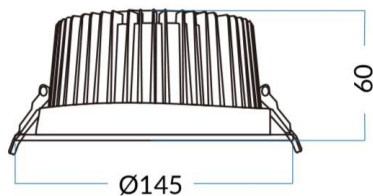

Waterproof eco

Lavov downlight from the family Waterproof with a power of 18W and an optics 90°. With a real lumen output of 1532.3lm and a luminous efficacy of 85.13lm/W. Made in die cast aluminium and finished in White color.CCT 4000K. Driver DALI.

Item code	86.D043.2433.01
Product type	Indoor
Category	Downlights
Family	Waterproof
Subfamily	Waterproof eco
Pictograms	

Dimensions

Product dimensions (mm) 145*60

Scheme

Product	
Real power (W)	18
Real luminous flux (Lm)	1532.3
Luminous efficiency (Lm/W)	85.13
Beam angle (°)	90°
IP	IP65
Colour	White
Control gear included	Yes
Control gear	DALI
Flicker Free	Yes
Light source	LED
Type of LED	COB
Colour temperature (K)	4000
Colour consistency (SDCM)	SDCM5
CRI	80