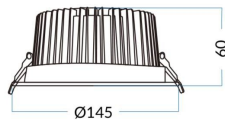

### Waterproof eco

Lavov downlight from the family Waterproof with a power of 18W and an optics 90°. With a real lumen output of 1532.3lm and a luminous efficacy of 85.13lm/W. Made in die cast aluminium and finished in White color.CCT 4000K. Driver DALI.

### Dimensions

**Product dimensions (mm)** 145\*60

### Product

<b>Real power (W)</b>	<b>18</b>
<b>Real luminous flux (Lm)</b>	<b>1532.3</b>
<b>Luminous efficiency (Lm/W)</b>	<b>85.13</b>
<b>Beam angle (°)</b>	<b>90°</b>
<b>IP</b>	<b>IP65</b>
<b>Colour</b>	<b>White</b>
<b>Control gear included</b>	<b>Yes</b>
<b>Control gear</b>	<b>DALI</b>
<b>Flicker Free</b>	<b>Yes</b>
<b>Light source</b>	<b>LED</b>
<b>Type of LED</b>	<b>COB</b>
<b>Colour temperature (K)</b>	<b>4000</b>
<b>Colour consistency (SDCM)</b>	<b>SDCM&lt;5</b>
<b>CRI</b>	<b>80</b>