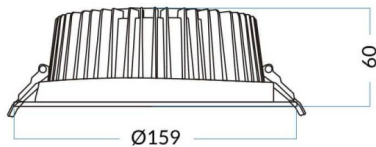

### Waterproof eco

Lavov downlight from the family Waterproof with a power of 20W and an optics 90°. With a real lumen output of 1904.6lm and a luminous efficacy of 95.23lm/W. Made in die cast aluminium and finished in White color.CCT 3000K. Driver ON/OFF.

#### Dimensions

Product dimensions (mm) **159\*60**

#### Scheme

Item code	<b>86.D043.3331.01</b>
Product type	<b>Indoor</b>
Category	<b>Downlights</b>
Family	<b>Waterproof</b>
Subfamily	<b>Waterproof eco</b>
Pictograms	

<b>Product</b>	
Real power (W)	<b>20</b>
Real luminous flux (Lm)	<b>1904.6</b>
Luminous efficiency (Lm/W)	<b>95.23</b>
Beam angle (&ordm;)	<b>90°</b>
IP	<b>IP65</b>
Colour	<b>White</b>
Control gear included	<b>Yes</b>
Control gear	<b>ON-OFF</b>
Flicker Free	<b>Yes</b>
Light source	<b>LED</b>
Type of LED	<b>COB</b>
Colour temperature (K)	<b>3000</b>
Colour consistency (SDCM)	<b>SDCM&lt;5</b>
CRI	<b>80</b>