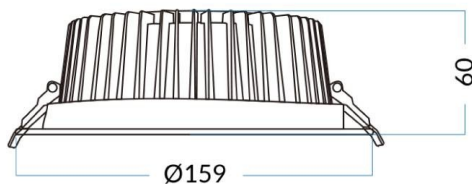

### Waterproof eco

Lavov downlight from the family Waterproof with a power of 20W and an optics 90°. With a real lumen output of 1904.6lm and a luminous efficacy of 95.23lm/W. Made in die cast aluminium and finished in White color.CCT 4000K. Driver ON/OFF.

### Dimensions

Product dimensions (mm) 159\*60

### Scheme

Product	
Real power (W)	20
Real luminous flux (Lm)	1904.6
Luminous efficiency (Lm/W)	95.23
Beam angle (°)	90°
IP	IP65
Colour	White
Control gear included	Yes
Control gear	ON-OFF
Flicker Free	Yes
Light source	LED
Type of LED	COB
Colour temperature (K)	4000
Colour consistency (SDCM)	SDCM5
CRI	80