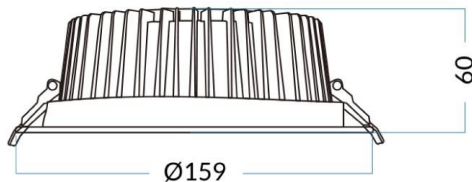

### Waterproof eco

Lavov downlight from the family Waterproof with a power of 20W and an optics 90°. With a real lumen output of 1904.6lm and a luminous efficacy of 95.23lm/W. Made in die cast aluminium and finished in White color.CCT 4000K. Driver DALI.

#### Dimensions

Product dimensions (mm) 159\*60

#### Scheme

Item code	86.D043.3433.01
Product type	Indoor
Category	Downlights
Family	Waterproof
Subfamily	Waterproof eco
Pictograms	

Product	
Real power (W)	20
Real luminous flux (Lm)	1904.6
Luminous efficiency (Lm/W)	95.23
Beam angle (°)	90°
IP	IP65
Colour	White
Control gear included	Yes
Control gear	DALI
Flicker Free	Yes
Light source	LED
Type of LED	COB
Colour temperature (K)	4000
Colour consistency (SDCM)	SDCM5
CRI	80