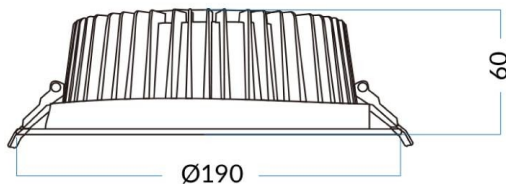

Waterproof eco

Lavov downlight from the family Waterproof with a power of 30W and an optics 90°. With a real lumen output of 2871lm and a luminous efficacy of 95.7lm/W. Made in die cast aluminium and finished in White color. CCT 4000K. Driver ON/OFF.

Dimensions

Product dimensions (mm) **190*60**

Scheme

| | |
|--------------|---|
| Item code | 86.D043.4431.01 |
| Product type | Indoor |
| Category | Downlights |
| Family | Waterproof |
| Subfamily | Waterproof eco |
| Pictograms |  |

| | |
|----------------------------|------------------|
| Product | |
| Real power (W) | 30 |
| Real luminous flux (Lm) | 2871 |
| Luminous efficiency (Lm/W) | 95.7 |
| Beam angle (º) | 90° |
| IP | IP65 |
| Colour | White |
| Control gear included | Yes |
| Control gear | ON-OFF |
| Flicker Free | Yes |
| Light source | LED |
| Type of LED | COB |
| Colour temperature (K) | 4000 |
| Colour consistency (SDCM) | SDCM<5 |
| CRI | 80 |