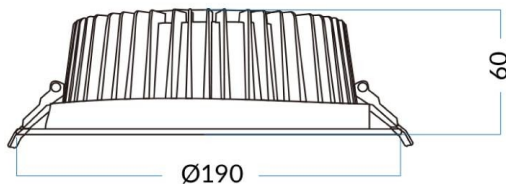

Scheme

Item code	86.D043.4431.01
Product type	Indoor
Category	Downlights
Family	Waterproof
Subfamily	Waterproof eco
Pictograms	

Product

Real power (W)	30
Real luminous flux (Lm)	2871
Luminous efficiency (Lm/W)	95.7
Beam angle (°)	90°
IP	IP65
Colour	White
Control gear included	Yes
Control gear	ON-OFF
Flicker Free	Yes
Light source	LED
Type of LED	COB
Colour temperature (K)	4000
Colour consistency (SDCM)	SDCM5
CRI	80