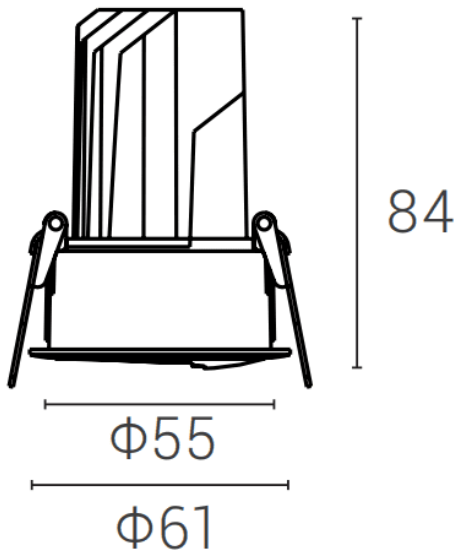

DECOWASH

Lavov downlight from the family DECOWASH with a power of 7W and a Wall washer lighting distribution. Finished in White colour. Dimensions $\phi 61 \times H 84 \text{mm}$. With a total lumen output of 437.4lm and a luminous efficacy of 60lm/W. Made in die cast aluminium. Driver ON-OFF. CCT 3000K.

Dimensions

Product dimensions (mm) $\phi 61 \times H 84 \text{mm}$

Scheme

Item code	86.D044.1351.01
Product type	Indoor
Category	Downlights
Family	DECOWASH
Pictograms	

Product

Real power (W)	7
Real luminous flux (Lm)	437.4
Luminous efficiency (Lm/W)	60
Beam angle (º)	Wall washer
IP	IP20
Colour	White
Control gear included	yes
Control gear	ON-OFF
Light source	LED
Type of LED	COB
Colour temperature (K)	3000
Colour consistency (SDCM)	SDCM<5
CRI	90