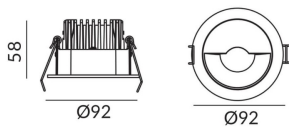

DECOWASH

Lavov downlight from the family DECOWASH with a power of 12,5W and an optics Wall washer. With a real lumen output of 480lm and a luminous efficacy of 38,4lm/W. Made in die cast aluminium and finished in White color.CCT 3000K.. Driver ON-OFF

Item code	86.D044.1351.01
Product type	Indoor
Category	Downlights
Family	DECOWASH
Pictograms	

Dimensions

Product dimensions (mm) $\Phi 92*58\text{mm}$

Scheme

Product

Real power (W)	12.5
Real luminous flux (Lm)	480
Luminous efficiency (Lm/W)	38.4
Beam angle (°)	Wall washer
IP	IP20
Colour	White
Control gear included	yes
Control gear	ON-OFF
Light source	LED
Type of LED	COB
Colour temperature (K)	3000
Colour consistency (SDCM)	SDCM<5
CRI	80