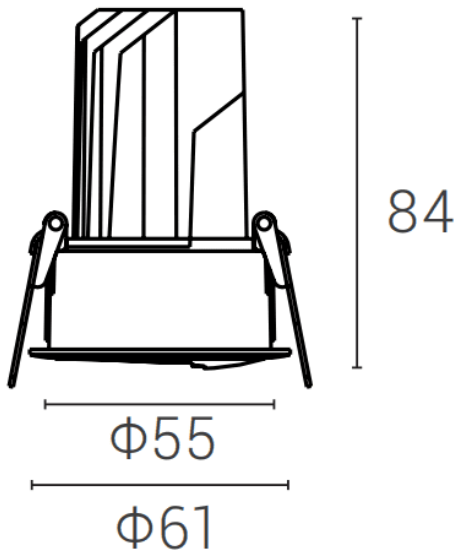

DECOWASH

Lavov downlight from the family DECOWASH with a power of 7W and a Wall washer lighting distribution. Finished in White colour. Dimensions $\phi 61 \times H 84 \text{mm}$. With a total lumen output of 437.4lm and a luminous efficacy of 60lm/W. Made in die cast aluminium. Driver ON-OFF. CCT 3000K.

Dimensions

Product dimensions (mm) $\phi 61 \times H 84 \text{mm}$

Scheme

Item code	86.D044.1351.01
Product type	Indoor
Category	Downlights
Family	DECOWASH
Pictograms	

Product	
Real power (W)	7
Real luminous flux (Lm)	437.4
Luminous efficiency (Lm/W)	60
Beam angle (°)	Wall washer
IP	IP20
Colour	White
Control gear included	yes
Control gear	ON-OFF
Light source	LED
Type of LED	COB
Colour temperature (K)	3000
Colour consistency (SDCM)	SDCM5
CRI	90