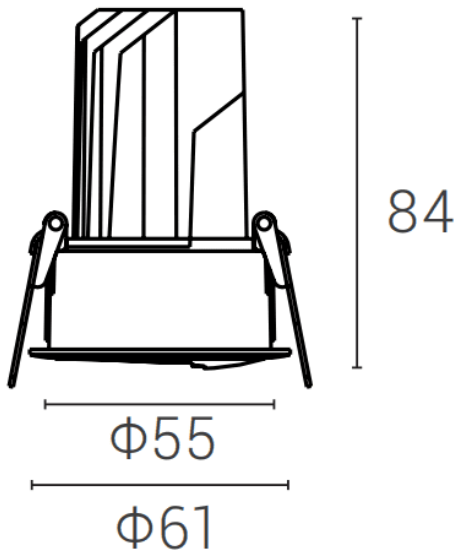

### DECOWASH

Lavov downlight from the family DECOWASH with a power of 7W and a Wall washer lighting distribution. Finished in Black colour. Dimensions  $\phi 61 \times H 84 \text{mm}$ . With a total lumen output of 437.4lm and a luminous efficacy of 60lm/W. Made in die cast aluminium. Driver ON-OFF. CCT 3000K.

#### Dimensions

Product dimensions (mm)  $\phi 61 \times H 84 \text{mm}$

#### Scheme

Item code	86.D044.1351.02
Product type	Indoor
Category	Downlights
Family	DECOWASH
Pictograms	

Product	
Real power (W)	7
Real luminous flux (Lm)	437.4
Luminous efficiency (Lm/W)	60
Beam angle (°)	Wall washer
IP	IP20
Colour	Black
Control gear included	yes
Control gear	ON-OFF
Light source	LED
Type of LED	COB
Colour temperature (K)	3000
Colour consistency (SDCM)	SDCM5
CRI	90