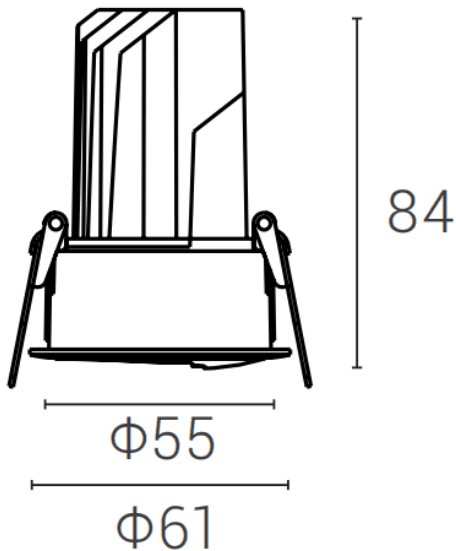

### DECOWASH

Lavov downlight from the family DECOWASH with a power of 7W and a Wall washer lighting distribution. Finished in Black colour. Dimensions  $\phi 61 \times H 84 \text{mm}$ . With a total lumen output of 437.4lm and a luminous efficacy of 60lm/W. Made in die cast aluminium. Driver ON-OFF. CCT 3000K.

#### Dimensions

Product dimensions (mm)  $\phi 61 \times H 84 \text{mm}$

#### Scheme

Item code	86.D044.1351.02
Product type	Indoor
Category	Downlights
Family	DECOWASH
Pictograms	

Product	
Real power (W)	7
Real luminous flux (Lm)	437.4
Luminous efficiency (Lm/W)	60
Beam angle (°)	Wall washer
IP	IP20
Colour	Black
Control gear included	yes
Control gear	ON-OFF
Light source	LED
Type of LED	COB
Colour temperature (K)	3000
Colour consistency (SDCM)	SDCM<5
CRI	90