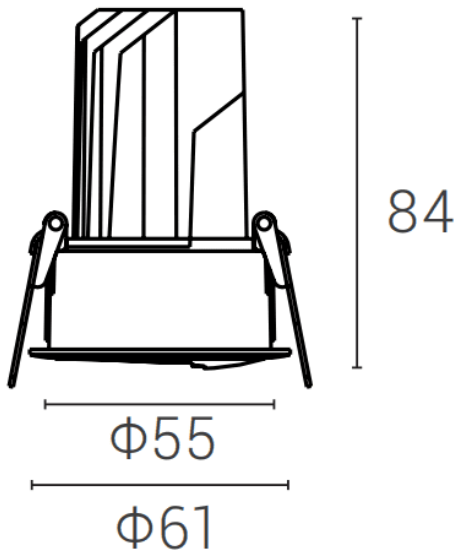

DECOWASH

Lavov downlight from the family DECOWASH with a power of 7W and a Wall washer lighting distribution. Finished in Black colour. Dimensions $\phi 61 \times H 84 \text{mm}$. With a total lumen output of 437.4lm and a luminous efficacy of 60lm/W. Made in die cast aluminium. Driver ON-OFF. CCT 3000K.

Dimensions

Product dimensions (mm) $\phi 61 \times H 84 \text{mm}$

Scheme

Item code	86.D044.1351.02
Product type	Indoor
Category	Downlights
Family	DECOWASH
Pictograms	

Product	
Real power (W)	7
Real luminous flux (Lm)	437.4
Luminous efficiency (Lm/W)	60
Beam angle (º)	Wall washer
IP	IP20
Colour	Black
Control gear included	yes
Control gear	ON-OFF
Light source	LED
Type of LED	COB
Colour temperature (K)	3000
Colour consistency (SDCM)	SDCM<5
CRI	90