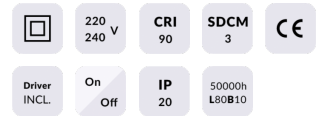

DECOWASH

Lavov downlight from the family DECOWASH with a power of 12,5W and an optics Wall washer. With a real lumen output of 480lm and a luminous efficacy of 38,4lm/W. Made in die cast aluminium and finished in Black color.CCT 3000K.. Driver ON-OFF

Item code	86.D044.1351.02
Product type	Indoor
Category	Downlights
Family	DECOWASH

Pictograms

Product	
Real power (W)	12.5
Real luminous flux (Lm)	480
Luminous efficiency (Lm/W)	38.4
Beam angle (°)	Wall washer
IP	IP20
Colour	Black
Control gear included	yes
Control gear	ON-OFF
Light source	LED
Type of LED	COB
Colour temperature (K)	3000
Colour consistency (SDCM)	SDCM<5
CRI	80

Dimensions

Product dimensions (mm) **Ø92*58mm**

Scheme