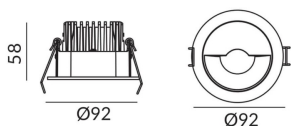

DECOWASH

Lavov downlight from the family DECOWASH with a power of 12,5W and an optics Wall washer. With a real lumen output of 480lm and a luminous efficacy of 38,4lm/W. Made in die cast aluminium and finished in Black color.CCT 3000K.. Driver ON-OFF

Item code	86.D044.1351.02
Product type	Indoor
Category	Downlights
Family	DECOWASH
Pictograms	

Dimensions

Product dimensions (mm) $\Phi 92*58\text{mm}$

Scheme

Product

Real power (W)	12.5
Real luminous flux (Lm)	480
Luminous efficiency (Lm/W)	38.4
Beam angle (°)	Wall washer
IP	IP20
Colour	Black
Control gear included	yes
Control gear	ON-OFF
Light source	LED
Type of LED	COB
Colour temperature (K)	3000
Colour consistency (SDCM)	SDCM<5
CRI	80