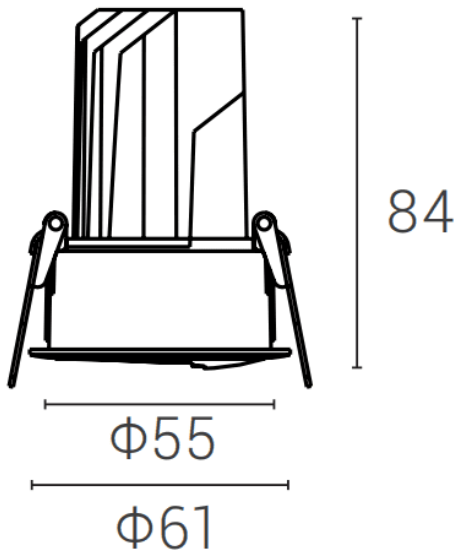

### DECOWASH

Lavov downlight from the family DECOWASH with a power of 7W and a Wall washer lighting distribution. Finished in White colour. Dimensions  $\phi 61 \times H 84 \text{mm}$ . With a total lumen output of 437.4lm and a luminous efficacy of 60lm/W. Made in die cast aluminium. Driver DALI. CCT 3000K.

#### Dimensions

Product dimensions (mm)  $\phi 61 \times H 84 \text{mm}$

#### Scheme

Item code	86.D044.1353.01
Product type	Indoor
Category	Downlights
Family	DECOWASH
Pictograms	

Product	
Real power (W)	7
Real luminous flux (Lm)	437.4
Luminous efficiency (Lm/W)	60
Beam angle (°)	Wall washer
IP	IP20
Colour	White
Control gear included	yes
Control gear	DALI
Light source	LED
Type of LED	COB
Colour temperature (K)	3000
Colour consistency (SDCM)	SDCM5
CRI	90