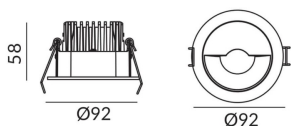

DECOWASH

Lavov downlight from the family DECOWASH with a power of 12,5W and an optics Wall washer. With a real lumen output of 480lm and a luminous efficacy of 38,4lm/W. Made in die cast aluminium and finished in White color.CCT 3000K.. Driver DALI

Item code	86.D044.1353.01
Product type	Indoor
Category	Downlights
Family	DECOWASH
Pictograms	

Dimensions

Product dimensions (mm) $\Phi 92*58\text{mm}$

Scheme

Product

Real power (W)	12.5
Real luminous flux (Lm)	480
Luminous efficiency (Lm/W)	38.4
Beam angle (°)	Wall washer
IP	IP20
Colour	White
Control gear included	yes
Control gear	DALI
Light source	LED
Type of LED	COB
Colour temperature (K)	3000
Colour consistency (SDCM)	SDCM<5
CRI	80