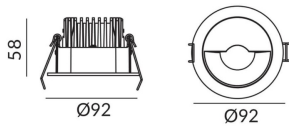

DECOWASH

Lavov downlight from the family DECOWASH with a power of 12,5W and an optics Wall washer. With a real lumen output of 480lm and a luminous efficacy of 38,4lm/W. Made in die cast aluminium and finished in White color.CCT 3000K.. Driver DALI

Item code	86.D044.1353.01
Product type	Indoor
Category	Downlights
Family	DECOWASH

Pictograms

Dimensions

Product dimensions (mm) **Ø92*58mm**

Scheme

Product

Real power (W)	12.5
Real luminous flux (Lm)	480
Luminous efficiency (Lm/W)	38.4
Beam angle (°)	Wall washer
IP	IP20
Colour	White
Control gear included	yes
Control gear	DALI
Light source	LED
Type of LED	COB
Colour temperature (K)	3000
Colour consistency (SDCM)	SDCM<5
CRI	80