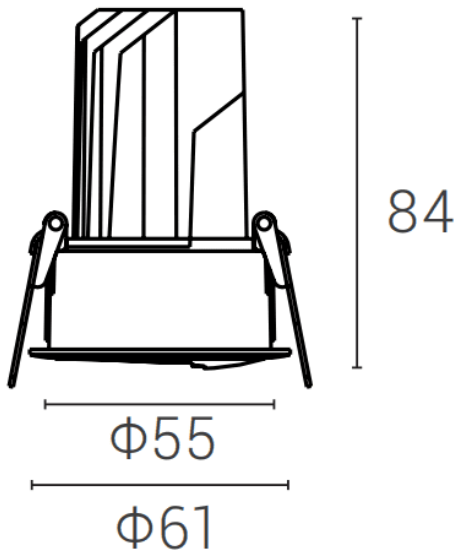

### DECOWASH

Lavov downlight from the family DECOWASH with a power of 7W and a Wall washer lighting distribution. Finished in White colour. Dimensions  $\phi 61 \times H 84 \text{mm}$ . With a total lumen output of 437.4lm and a luminous efficacy of 60lm/W. Made in die cast aluminium. Driver DALI. CCT 3000K.

#### Dimensions

Product dimensions (mm)  $\phi 61 \times H 84 \text{mm}$

#### Scheme

Item code	86.D044.1353.01
Product type	Indoor
Category	Downlights
Family	DECOWASH
Pictograms	

Product	
Real power (W)	7
Real luminous flux (Lm)	437.4
Luminous efficiency (Lm/W)	60
Beam angle (&ordm;)	Wall washer
IP	IP20
Colour	White
Control gear included	yes
Control gear	DALI
Light source	LED
Type of LED	COB
Colour temperature (K)	3000
Colour consistency (SDCM)	SDCM<5
CRI	90