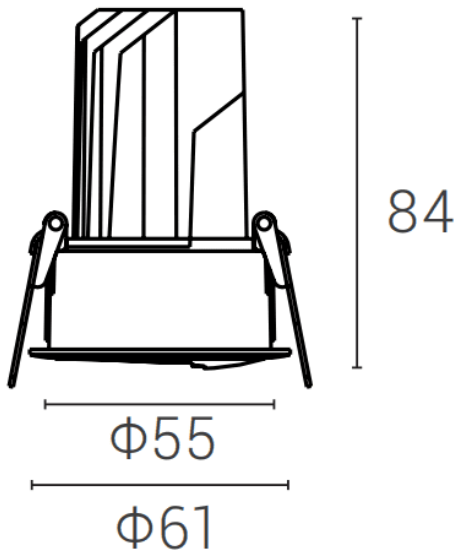

### DECOWASH

Lavov downlight from the family DECOWASH with a power of 7W and a Wall washer lighting distribution. Finished in Black colour. Dimensions  $\phi 61 \times H 84 \text{mm}$ . With a total lumen output of 437.4lm and a luminous efficacy of 60lm/W. Made in die cast aluminium. Driver DALI. CCT 3000K.

#### Dimensions

Product dimensions (mm)  $\phi 61 \times H 84 \text{mm}$

#### Scheme

Item code	86.D044.1353.02
Product type	Indoor
Category	Downlights
Family	DECOWASH
Pictograms	

Product	
Real power (W)	7
Real luminous flux (Lm)	437.4
Luminous efficiency (Lm/W)	60
Beam angle (&ordm;)	Wall washer
IP	IP20
Colour	Black
Control gear included	yes
Control gear	DALI
Light source	LED
Type of LED	COB
Colour temperature (K)	3000
Colour consistency (SDCM)	SDCM<5
CRI	90