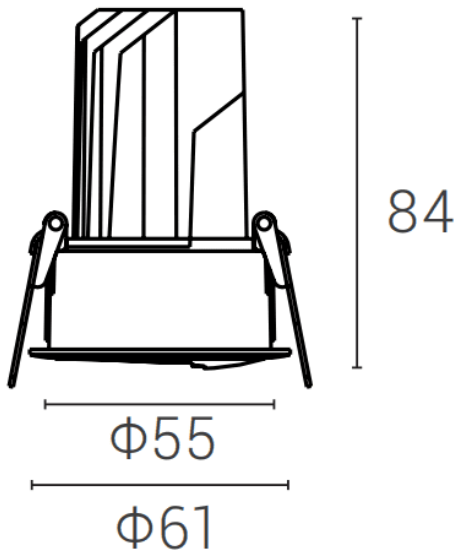

DECOWASH

Lavov downlight from the family DECOWASH with a power of 7W and a Wall washer lighting distribution. Finished in Black colour. Dimensions $\phi 61 \times H 84 \text{mm}$. With a total lumen output of 437.4lm and a luminous efficacy of 60lm/W. Made in die cast aluminium. Driver DALI. CCT 3000K.

Dimensions

Product dimensions (mm) $\phi 61 \times H 84 \text{mm}$

Scheme

Item code	86.D044.1353.02
Product type	Indoor
Category	Downlights
Family	DECOWASH
Pictograms	

Product	
Real power (W)	7
Real luminous flux (Lm)	437.4
Luminous efficiency (Lm/W)	60
Beam angle (°)	Wall washer
IP	IP20
Colour	Black
Control gear included	yes
Control gear	DALI
Light source	LED
Type of LED	COB
Colour temperature (K)	3000
Colour consistency (SDCM)	SDCM5
CRI	90