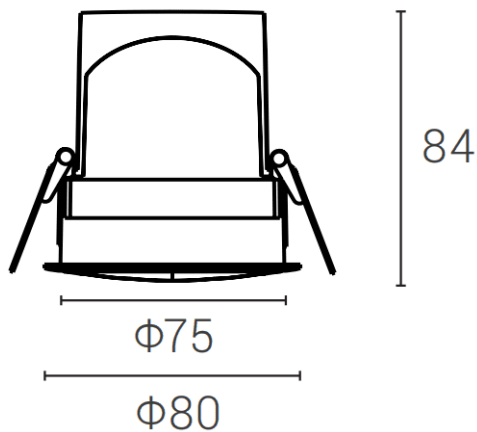

DECOWASH

Lavov downlight from the family DECOWASH with a power of 12W and a Wall washer lighting distribution. Finished in White colour. Dimensions $\phi 80 \times H 84 \text{mm}$. With a total lumen output of 749.85lm and a luminous efficacy of 60lm/W. Made in die cast aluminium. Driver ON-OFF. CCT 3000K.

Dimensions	
Product dimensions (mm)	$\phi 80 \times H 84 \text{mm}$

Scheme

Item code	86.D044.2351.01
Product type	Indoor
Category	Downlights
Family	DECOWASH
Pictograms	

Product	
Real power (W)	12
Real luminous flux (Lm)	749.85
Luminous efficiency (Lm/W)	60
Beam angle (º)	Wall washer
IP	IP20
Colour	White
Control gear included	yes
Control gear	ON-OFF
Light source	LED
Type of LED	COB
Colour temperature (K)	3000
Colour consistency (SDCM)	SDCM<5
CRI	90