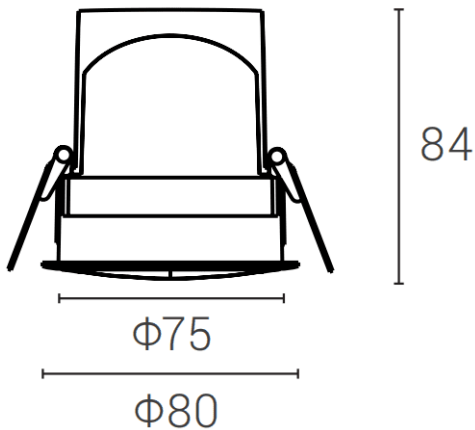

DECOWASH

Lavov downlight from the family DECOWASH with a power of 12W and a Wall washer lighting distribution. Finished in White colour. Dimensions $\phi 80 \times H 84 \text{mm}$. With a total lumen output of 749.85lm and a luminous efficacy of 60lm/W. Made in die cast aluminium. Driver ON-OFF. CCT 3000K.

Dimensions

Product dimensions (mm) $\phi 80 \times H 84 \text{mm}$

Scheme

Item code	86.D044.2351.01
Product type	Indoor
Category	Downlights
Family	DECOWASH
Pictograms	

Product	
Real power (W)	12
Real luminous flux (Lm)	749.85
Luminous efficiency (Lm/W)	60
Beam angle (°)	Wall washer
IP	IP20
Colour	White
Control gear included	yes
Control gear	ON-OFF
Light source	LED
Type of LED	COB
Colour temperature (K)	3000
Colour consistency (SDCM)	SDCM5
CRI	90