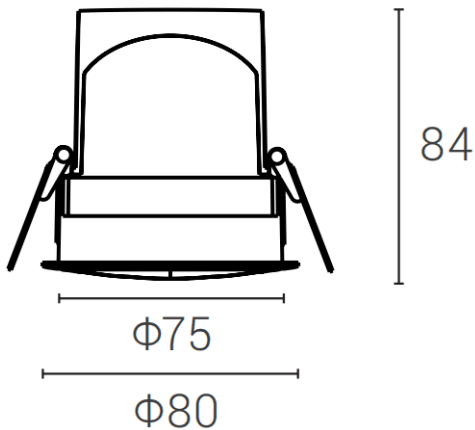

DECOWASH

Lavov downlight from the family DECOWASH with a power of 12W and a Wall washer lighting distribution. Finished in Black colour. Dimensions $\phi 80 \times H 84 \text{mm}$. With a total lumen output of 749.85lm and a luminous efficacy of 60lm/W. Made in die cast aluminium. Driver ON-OFF. CCT 3000K.

Dimensions	
Product dimensions (mm)	$\phi 80 \times H 84 \text{mm}$

Scheme

Item code	86.D044.2351.02
Product type	Indoor
Category	Downlights
Family	DECOWASH
Pictograms	

Product	
Real power (W)	12
Real luminous flux (Lm)	749.85
Luminous efficiency (Lm/W)	60
Beam angle (°)	Wall washer
IP	IP20
Colour	Black
Control gear included	yes
Control gear	ON-OFF
Light source	LED
Type of LED	COB
Colour temperature (K)	3000
Colour consistency (SDCM)	SDCM<5
CRI	90