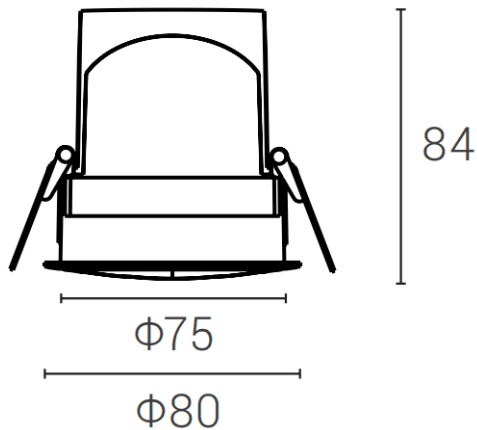

DECOWASH

Lavov downlight from the family DECOWASH with a power of 12W and a Wall washer lighting distribution. Finished in Black colour. Dimensions $\phi 80 \times H 84 \text{mm}$. With a total lumen output of 749.85lm and a luminous efficacy of 60lm/W. Made in die cast aluminium. Driver ON-OFF. CCT 3000K.

Dimensions

Product dimensions (mm) $\phi 80 \times H 84 \text{mm}$

Scheme

Item code	86.D044.2351.02
Product type	Indoor
Category	Downlights
Family	DECOWASH
Pictograms	

Product	
Real power (W)	12
Real luminous flux (Lm)	749.85
Luminous efficiency (Lm/W)	60
Beam angle (º)	Wall washer
IP	IP20
Colour	Black
Control gear included	yes
Control gear	ON-OFF
Light source	LED
Type of LED	COB
Colour temperature (K)	3000
Colour consistency (SDCM)	SDCM<5
CRI	90