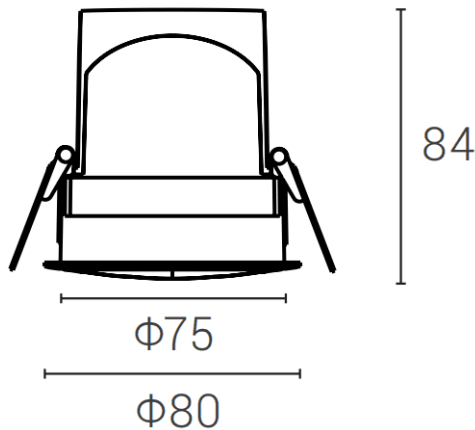

DECOWASH

Lavov downlight from the family DECOWASH with a power of 12W and a Wall washer lighting distribution. Finished in Black colour. Dimensions $\phi 80 \times H 84 \text{mm}$. With a total lumen output of 749.85lm and a luminous efficacy of 60lm/W. Made in die cast aluminium. Driver ON-OFF. CCT 3000K.

Dimensions

Product dimensions (mm) $\phi 80 \times H 84 \text{mm}$

Scheme

Item code	86.D044.2351.02
Product type	Indoor
Category	Downlights
Family	DECOWASH
Pictograms	

Product	
Real power (W)	12
Real luminous flux (Lm)	749.85
Luminous efficiency (Lm/W)	60
Beam angle (°)	Wall washer
IP	IP20
Colour	Black
Control gear included	yes
Control gear	ON-OFF
Light source	LED
Type of LED	COB
Colour temperature (K)	3000
Colour consistency (SDCM)	SDCM5
CRI	90