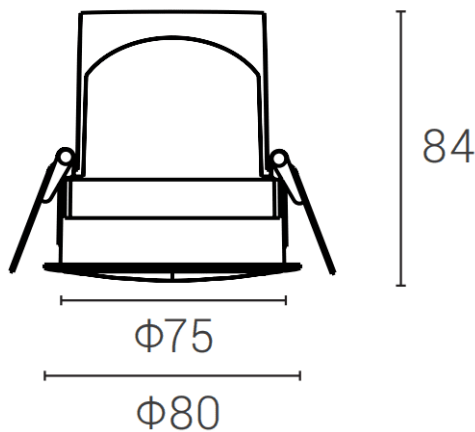

### DECOWASH

Lavov downlight from the family DECOWASH with a power of 12W and a Wall washer lighting distribution. Finished in White colour. Dimensions  $\phi 80 \times H 84 \text{mm}$ . With a total lumen output of 749.85lm and a luminous efficacy of 60lm/W. Made in die cast aluminium. Driver DALI. CCT 3000K.

Dimensions	
Product dimensions (mm)	$\phi 80 \times H 84 \text{mm}$

### Scheme

Item code	86.D044.2353.01
Product type	Indoor
Category	Downlights
Family	DECOWASH
Pictograms	

Product	
Real power (W)	12
Real luminous flux (Lm)	749.85
Luminous efficiency (Lm/W)	60
Beam angle ( $^{\circ}$ )	Wall washer
IP	IP20
Colour	White
Control gear included	yes
Control gear	DALI
Light source	LED
Type of LED	COB
Colour temperature (K)	3000
Colour consistency (SDCM)	SDCM5
CRI	90