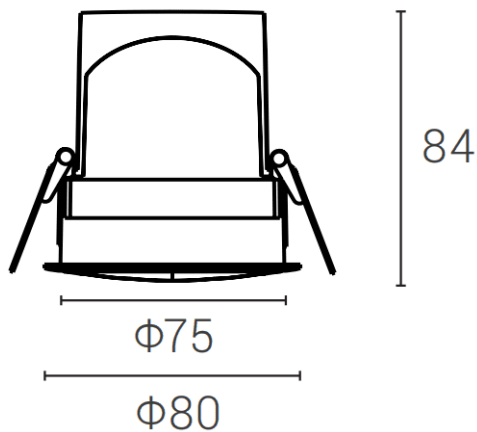

DECOWASH

Lavov downlight from the family DECOWASH with a power of 12W and a Wall washer lighting distribution. Finished in White colour. Dimensions $\phi 80 \times H 84 \text{mm}$. With a total lumen output of 749.85lm and a luminous efficacy of 60lm/W. Made in die cast aluminium. Driver DALI. CCT 3000K.

Dimensions	
Product dimensions (mm)	$\phi 80 \times H 84 \text{mm}$

Scheme

Item code	86.D044.2353.01
Product type	Indoor
Category	Downlights
Family	DECOWASH
Pictograms	

Product	
Real power (W)	12
Real luminous flux (Lm)	749.85
Luminous efficiency (Lm/W)	60
Beam angle (º)	Wall washer
IP	IP20
Colour	White
Control gear included	yes
Control gear	DALI
Light source	LED
Type of LED	COB
Colour temperature (K)	3000
Colour consistency (SDCM)	SDCM<5
CRI	90