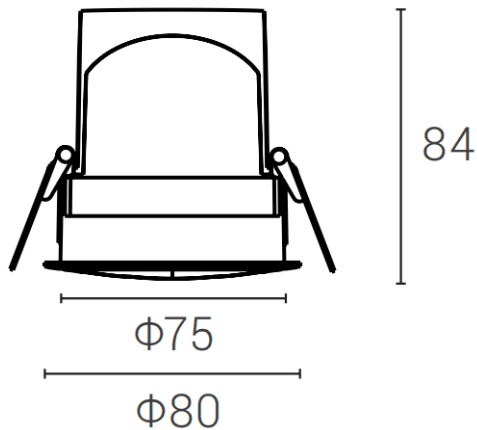

DECOWASH

Lavov downlight from the family DECOWASH with a power of 12W and a Wall washer lighting distribution. Finished in White colour. Dimensions $\phi 80 \times H 84 \text{mm}$. With a total lumen output of 749.85lm and a luminous efficacy of 60lm/W. Made in die cast aluminium. Driver DALI. CCT 3000K.

Dimensions

Product dimensions (mm) $\phi 80 \times H 84 \text{mm}$

Scheme

Item code	86.D044.2353.01
Product type	Indoor
Category	Downlights
Family	DECOWASH
Pictograms	

Product	
Real power (W)	12
Real luminous flux (Lm)	749.85
Luminous efficiency (Lm/W)	60
Beam angle (º)	Wall washer
IP	IP20
Colour	White
Control gear included	yes
Control gear	DALI
Light source	LED
Type of LED	COB
Colour temperature (K)	3000
Colour consistency (SDCM)	SDCM<5
CRI	90