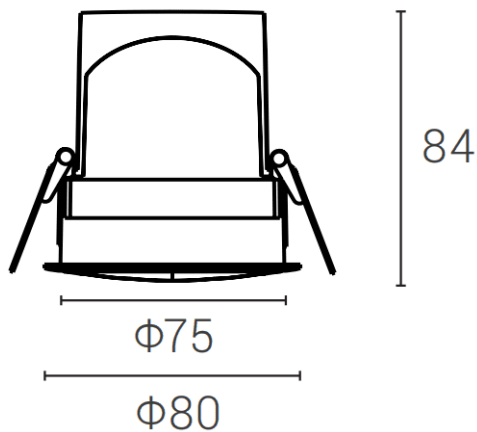

### DECOWASH

Lavov downlight from the family DECOWASH with a power of 12W and a Wall washer lighting distribution. Finished in Black colour. Dimensions  $\phi 80 \times H 84 \text{mm}$ . With a total lumen output of 749.85lm and a luminous efficacy of 60lm/W. Made in die cast aluminium. Driver DALI. CCT 3000K.

Dimensions	
Product dimensions (mm)	$\phi 80 \times H 84 \text{mm}$

### Scheme

Item code	86.D044.2353.02
Product type	Indoor
Category	Downlights
Family	DECOWASH
Pictograms	

Product	
Real power (W)	12
Real luminous flux (Lm)	749.85
Luminous efficiency (Lm/W)	60
Beam angle (°)	Wall washer
IP	IP20
Colour	Black
Control gear included	yes
Control gear	DALI
Light source	LED
Type of LED	COB
Colour temperature (K)	3000
Colour consistency (SDCM)	SDCM5
CRI	90