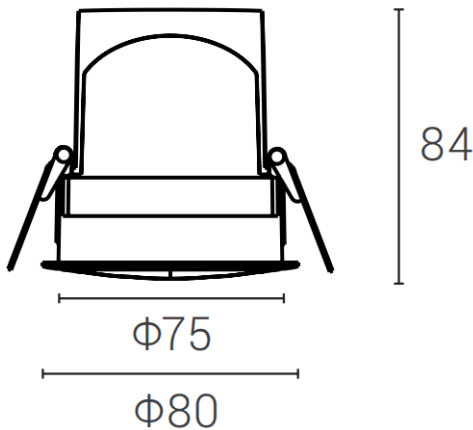

### DECOWASH

Lavov downlight from the family DECOWASH with a power of 12W and a Wall washer lighting distribution. Finished in Black colour. Dimensions  $\phi 80 \times H 84 \text{mm}$ . With a total lumen output of 749.85lm and a luminous efficacy of 60lm/W. Made in die cast aluminium. Driver DALI. CCT 3000K.

Dimensions	
Product dimensions (mm)	$\phi 80 \times H 84 \text{mm}$

### Scheme

Item code	86.D044.2353.02
Product type	Indoor
Category	Downlights
Family	DECOWASH
Pictograms	

Product	
Real power (W)	12
Real luminous flux (Lm)	749.85
Luminous efficiency (Lm/W)	60
Beam angle (&ordm;)	Wall washer
IP	IP20
Colour	Black
Control gear included	yes
Control gear	DALI
Light source	LED
Type of LED	COB
Colour temperature (K)	3000
Colour consistency (SDCM)	SDCM<5
CRI	90