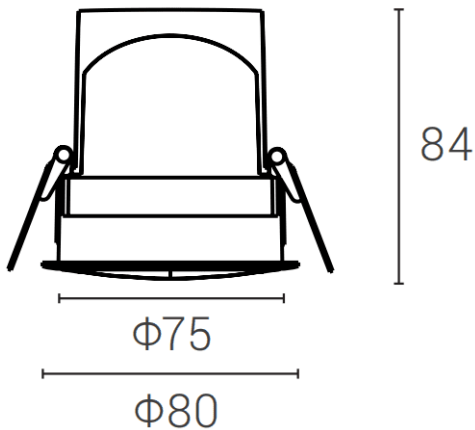

DECOWASH

Lavov downlight from the family DECOWASH with a power of 12W and a Wall washer lighting distribution. Finished in Black colour. Dimensions $\phi 80 \times H 84 \text{mm}$. With a total lumen output of 749.85lm and a luminous efficacy of 60lm/W. Made in die cast aluminium. Driver DALI. CCT 3000K.

Dimensions

Product dimensions (mm) $\phi 80 \times H 84 \text{mm}$

Scheme

Item code	86.D044.2353.02
Product type	Indoor
Category	Downlights
Family	DECOWASH
Pictograms	

Product	
Real power (W)	12
Real luminous flux (Lm)	749.85
Luminous efficiency (Lm/W)	60
Beam angle (°)	Wall washer
IP	IP20
Colour	Black
Control gear included	yes
Control gear	DALI
Light source	LED
Type of LED	COB
Colour temperature (K)	3000
Colour consistency (SDCM)	SDCM5
CRI	90