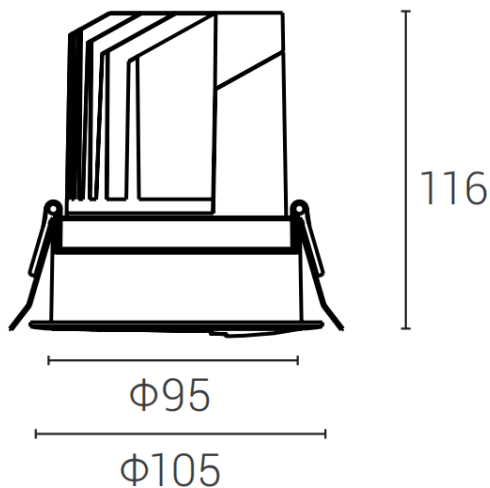

DECOWASH

Lavov downlight from the family DECOWASH with a power of 20W and a Wall washer lighting distribution. Finished in White colour. Dimensions $\phi 105 \times H 116 \text{mm}$. With a total lumen output of 1250lm and a luminous efficacy of 59.51lm/W. Made in die cast aluminium. Driver ON-OFF. CCT 3000K.

Dimensions

Product dimensions (mm) $\phi 105 \times H 116 \text{mm}$

Scheme

Item code	86.D044.3351.01
Product type	Indoor
Category	Downlights
Family	DECOWASH
Pictograms	

Product

Real power (W)	20
Real luminous flux (Lm)	1250
Luminous efficiency (Lm/W)	59.51
Beam angle (°)	Wall washer
IP	IP20
Colour	White
Control gear included	yes
Control gear	ON-OFF
Light source	LED
Type of LED	COB
Colour temperature (K)	3000
Colour consistency (SDCM)	SDCM5
CRI	90