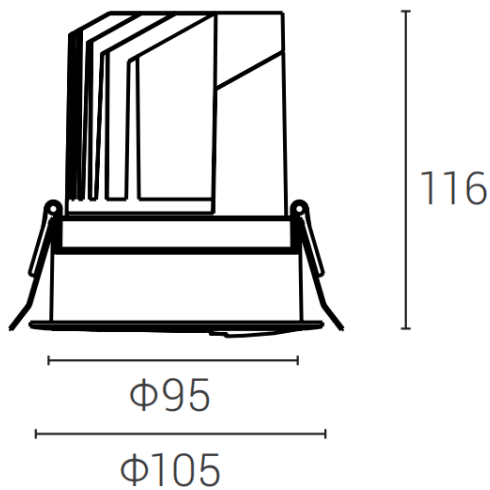

DECOWASH

Lavov downlight from the family DECOWASH with a power of 20W and a Wall washer lighting distribution. Finished in White colour. Dimensions $\phi 105 \times H116$ mm. With a total lumen output of 1250lm and a luminous efficacy of 59.51lm/W. Made in die cast aluminium. Driver ON-OFF. CCT 3000K.

Dimensions

Product dimensions (mm) $\phi 105 \times H116$ mm

Scheme

Item code	86.D044.3351.01
Product type	Indoor
Category	Downlights
Family	DECOWASH
Pictograms	

Product	
Real power (W)	20
Real luminous flux (Lm)	1250
Luminous efficiency (Lm/W)	59.51
Beam angle (º)	Wall washer
IP	IP20
Colour	White
Control gear included	yes
Control gear	ON-OFF
Light source	LED
Type of LED	COB
Colour temperature (K)	3000
Colour consistency (SDCM)	SDCM<5
CRI	90