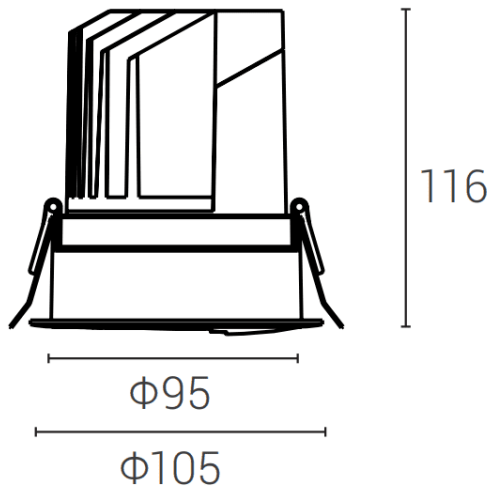

DECOWASH

Lavov downlight from the family DECOWASH with a power of 20W and a Wall washer lighting distribution. Finished in Black colour. Dimensions $\phi 105 \times H 116 \text{mm}$. With a total lumen output of 1250lm and a luminous efficacy of 59.51lm/W. Made in die cast aluminium. Driver ON-OFF. CCT 3000K.

Dimensions

Product dimensions (mm) $\phi 105 \times H 116 \text{mm}$

Scheme

| | |
|--------------|-----------------|
| Item code | 86.D044.3351.02 |
| Product type | Indoor |
| Category | Downlights |
| Family | DECOWASH |
| Pictograms | |

| | |
|----------------------------|-------------|
| Product | |
| Real power (W) | 20 |
| Real luminous flux (Lm) | 1250 |
| Luminous efficiency (Lm/W) | 59.51 |
| Beam angle (°) | Wall washer |
| IP | IP20 |
| Colour | Black |
| Control gear included | yes |
| Control gear | ON-OFF |
| Light source | LED |
| Type of LED | COB |
| Colour temperature (K) | 3000 |
| Colour consistency (SDCM) | SDCM5 |
| CRI | 90 |