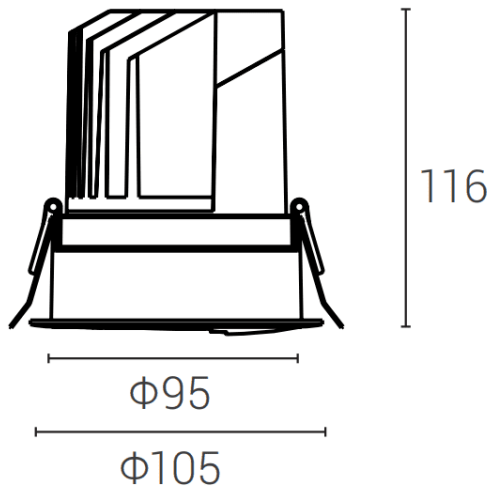

DECOWASH

Lavov downlight from the family DECOWASH with a power of 20W and a Wall washer lighting distribution. Finished in Black colour. Dimensions $\phi 105 \times H 116 \text{mm}$. With a total lumen output of 1250lm and a luminous efficacy of 59.51lm/W. Made in die cast aluminium. Driver ON-OFF. CCT 3000K.

Dimensions

Product dimensions (mm) $\phi 105 \times H 116 \text{mm}$

Scheme

Item code	86.D044.3351.02
Product type	Indoor
Category	Downlights
Family	DECOWASH
Pictograms	

Product	
Real power (W)	20
Real luminous flux (Lm)	1250
Luminous efficiency (Lm/W)	59.51
Beam angle (°)	Wall washer
IP	IP20
Colour	Black
Control gear included	yes
Control gear	ON-OFF
Light source	LED
Type of LED	COB
Colour temperature (K)	3000
Colour consistency (SDCM)	SDCM5
CRI	90