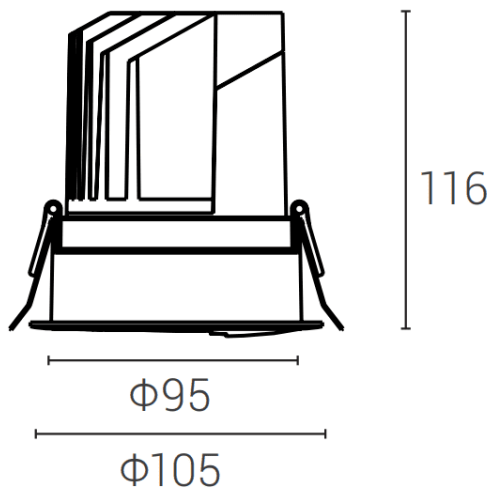

### DECOWASH

Lavov downlight from the family DECOWASH with a power of 20W and a Wall washer lighting distribution. Finished in Black colour. Dimensions  $\phi 105 \times H 116 \text{mm}$ . With a total lumen output of 1250lm and a luminous efficacy of 59.51lm/W. Made in die cast aluminium. Driver ON-OFF. CCT 3000K.

#### Dimensions

Product dimensions (mm)  $\phi 105 \times H 116 \text{mm}$

#### Photometry

Item code	86.D044.3351.02
Product type	Indoor
Category	Downlights
Family	DECOWASH
Pictograms	

Product	
Real power (W)	20
Real luminous flux (Lm)	1250
Luminous efficiency (Lm/W)	59.51
Beam angle (&ordm;)	Wall washer
IP	IP20
Colour	Black
Control gear included	yes
Control gear	ON-OFF
Light source	LED
Type of LED	COB
Colour temperature (K)	3000
Colour consistency (SDCM)	SDCM<5
CRI	90