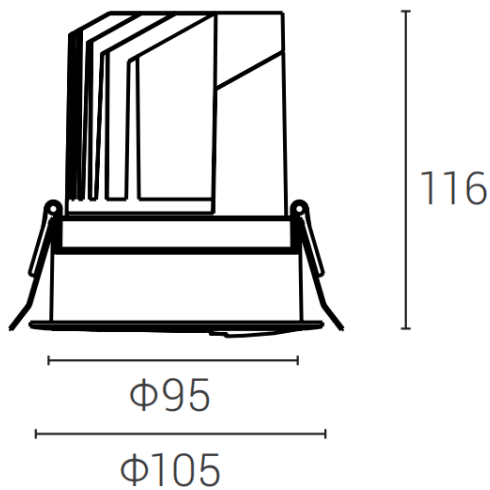

DECOWASH

Lavov downlight from the family DECOWASH with a power of 20W and a Wall washer lighting distribution. Finished in White colour. Dimensions $\phi 105 \times H116$ mm. With a total lumen output of 1250lm and a luminous efficacy of 59.51lm/W. Made in die cast aluminium. Driver DALI. CCT 3000K.

Dimensions

Product dimensions (mm) $\phi 105 \times H116$ mm

Scheme

Item code	86.D044.3353.01
Product type	Indoor
Category	Downlights
Family	DECOWASH
Pictograms	

Product

Real power (W)	20
Real luminous flux (Lm)	1250
Luminous efficiency (Lm/W)	59.51
Beam angle (º)	Wall washer
IP	IP20
Colour	White
Control gear included	yes
Control gear	DALI
Light source	LED
Type of LED	COB
Colour temperature (K)	3000
Colour consistency (SDCM)	SDCM<5
CRI	90