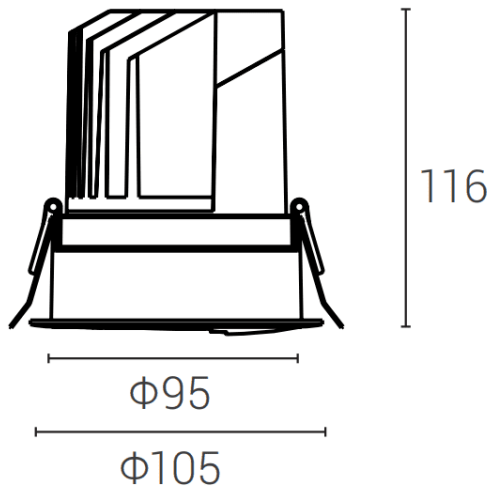

DECOWASH

Lavov downlight from the family DECOWASH with a power of 20W and a Wall washer lighting distribution. Finished in White colour. Dimensions $\phi 105 \times H 116 \text{mm}$. With a total lumen output of 1250lm and a luminous efficacy of 59.51lm/W. Made in die cast aluminium. Driver DALI. CCT 3000K.

Dimensions

Product dimensions (mm) $\phi 105 \times H 116 \text{mm}$

Scheme

| | |
|--------------|-----------------|
| Item code | 86.D044.3353.01 |
| Product type | Indoor |
| Category | Downlights |
| Family | DECOWASH |
| Pictograms | |

Product

| | |
|----------------------------|-------------|
| Real power (W) | 20 |
| Real luminous flux (Lm) | 1250 |
| Luminous efficiency (Lm/W) | 59.51 |
| Beam angle (°) | Wall washer |
| IP | IP20 |
| Colour | White |
| Control gear included | yes |
| Control gear | DALI |
| Light source | LED |
| Type of LED | COB |
| Colour temperature (K) | 3000 |
| Colour consistency (SDCM) | SDCM5 |
| CRI | 90 |