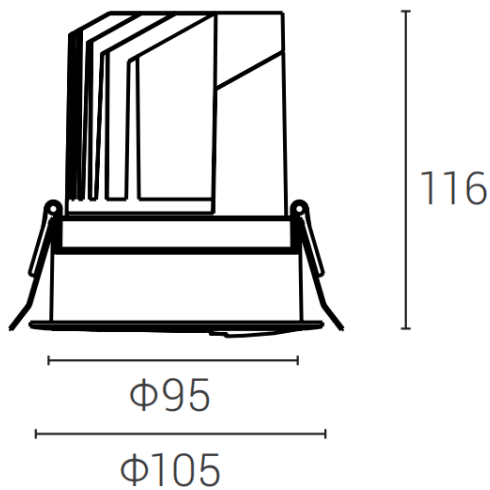

Scheme

Photometry

Item code	86.D044.3353.02
Product type	Indoor
Category	Downlights
Family	DECOWASH
Pictograms	

Product	
Real power (W)	20
Real luminous flux (Lm)	1250
Luminous efficiency (Lm/W)	59.51
Beam angle (°)	Wall washer
IP	IP20
Colour	Black
Control gear included	yes
Control gear	DALI
Light source	LED
Type of LED	COB
Colour temperature (K)	3000
Colour consistency (SDCM)	SDCM5
CRI	90