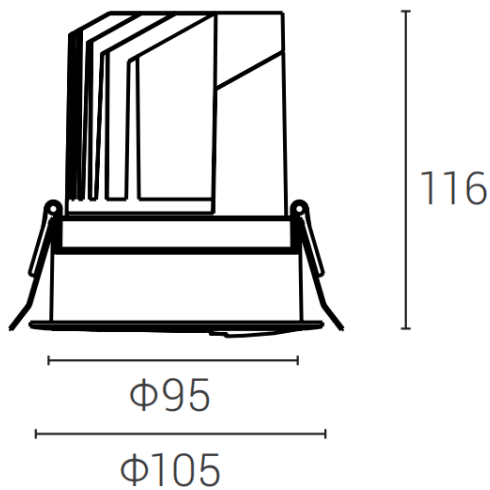

### DECOWASH

Lavov downlight from the family DECOWASH with a power of 20W and a Wall washer lighting distribution. Finished in Black colour. Dimensions  $\phi 105 \times H 116 \text{mm}$ . With a total lumen output of 1250lm and a luminous efficacy of 59.51lm/W. Made in die cast aluminium. Driver DALI. CCT 3000K.

#### Dimensions

Product dimensions (mm)  $\phi 105 \times H 116 \text{mm}$

#### Photometry

Item code	86.D044.3353.02
Product type	Indoor
Category	Downlights
Family	DECOWASH
Pictograms	

Product	
Real power (W)	20
Real luminous flux (Lm)	1250
Luminous efficiency (Lm/W)	59.51
Beam angle (°)	Wall washer
IP	IP20
Colour	Black
Control gear included	yes
Control gear	DALI
Light source	LED
Type of LED	COB
Colour temperature (K)	3000
Colour consistency (SDCM)	SDCM5
CRI	90