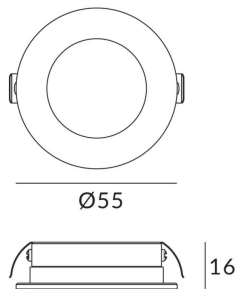

SLIM

Lavov downlight from the family SLIM with a power of 5,4W and an optics 22°. With a real lumen output of 286lm and a luminous efficacy of 52,96lm/W. Made in die cast aluminium and finished in Chrome color.CCT 3000K.ON-OFF driver.

Item code 86.D045.1311.01

Product type Indoor

Category Downlights

Family SLIM

Pictograms

Product

Real power (W) 5.4

Real luminous flux (Lm) 286

Luminous efficiency (Lm/W) 52.96

Beam angle (°) 22°

IP IP54

Colour Chrome

Control gear ON-OFF

Light source LED

Type of LED COB

Colour temperature (K) 3000

Colour consistency (SDCM) SDCM<5

CRI 80

Scheme

Photometry