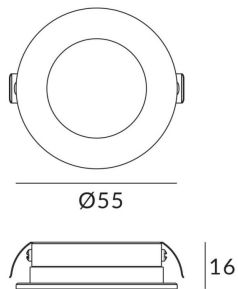

SLIM

Lavov downlight from the family SLIM with a power of 5,4W and an optics 22°. With a real lumen output of 286lm and a luminous efficacy of 52,96lm/W. Made in die cast aluminium and finished in Black color.CCT 3000K.ON-OFF driver.

Item code 86.D045.1311.02

Product type Indoor

Category Downlights

Family SLIM

Pictograms

Product

Real power (W) 5.4

Real luminous flux (Lm) 286

Luminous efficiency (Lm/W) 52.96

Beam angle (°) 22°

IP IP54

Colour Black

Control gear ON-OFF

Light source LED

Type of LED COB

Colour temperature (K) 3000

Colour consistency (SDCM) SDCM<5

CRI 80

Scheme

Photometry