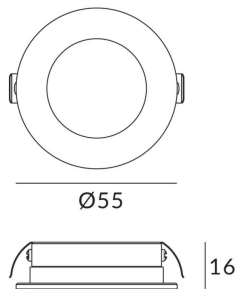

SLIM

Lavov downlight from the family SLIM with a power of 5,4W and an optics 22°. With a real lumen output of 286lm and a luminous efficacy of 52,96lm/W. Made in die cast aluminium and finished in Black color.CCT 3000K.ON-OFF driver.

Item code 86.D045.1311.02

Product type Indoor

Category Downlights

Family SLIM

Pictograms

Product

Real power (W) 5.4

Real luminous flux (Lm) 286

Luminous efficiency (Lm/W) 52.96

Beam angle (°) 22°

IP IP54

Colour Black

Control gear ON-OFF

Light source LED

Type of LED COB

Colour temperature (K) 3000

Colour consistency (SDCM) SDCM<5

CRI 80

Scheme

Photometry