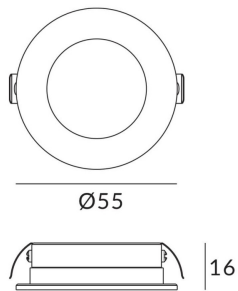

SLIM

Lavov downlight from the family SLIM with a power of 5,4W and an optics 22°. With a real lumen output of 286lm and a luminous efficacy of 52,96lm/W. Made in die cast aluminium and finished in Black color.CCT 3000K.ON-OFF driver.

Item code	86.D045.1311.02
Product type	Indoor
Category	Downlights
Family	SLIM
Pictograms	CRI 90 SDCM 3 CE 50000h L80B10

Product

Real power (W)	5.4
Real luminous flux (Lm)	286
Luminous efficiency (Lm/W)	52.96
Beam angle (°)	22°
IP	IP54
Colour	Black
Control gear	ON-OFF
Light source	LED
Type of LED	COB
Colour temperature (K)	3000
Colour consistency (SDCM)	SDCM<5
CRI	80

Scheme

Photometry