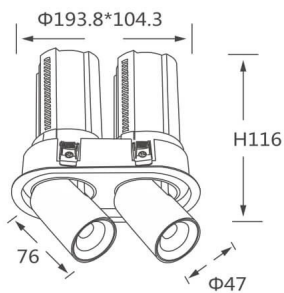

GAP R2-Smart

Lavov downlight from the family GAP R2 with a power of 2x12W and a reflector of 24 degrees beam angle. With a total lumen output of 2400lm and an efficacy of 100lm/W. CCT 3000K. .

Made in Die Cast Aluminum and finished in Black color.

Dimmable Casamby ready driver.

Item code	86.D047.1329.02
Product type	Indoor
Category	Downlights
Family	GAP
Subfamily	GAP R2-Smart
Pictograms	

Scheme

Product

Real power (W)	2x12
Real luminous flux (Lm)	2400
Luminous efficiency (Lm/W)	100
Beam angle (°)	24
Life time (h)	50000 h L80B10
Colour	Black
Control gear included	Yes
Control gear	Dimmable Casamby ready
Flicker Free	Yes
Light source	LED
Type of LED	COB
Colour temperature (K)	3000K
Colour consistency (SDCM)	SDCM<3
CRI	90