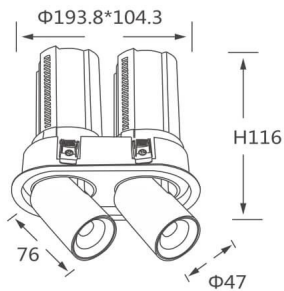

GAP R2-Smart

Lavov downlight from the family GAP R2 with a power of 2x12W and a reflector of 24 degrees beam angle. With a total lumen output of 2400lm and an efficacy of 100lm/W. CCT 4000K. .

Made in Die Cast Aluminum and finished in Black color.

Dimmable Casamby ready driver.

Item code	86.D047.1429.02
Product type	Indoor
Category	Downlights
Family	GAP
Subfamily	GAP R2-Smart
Pictograms	

Scheme

Product

Real power (W)	2x12
Real luminous flux (Lm)	2400
Luminous efficiency (Lm/W)	100
Beam angle (°)	24
Life time (h)	50000 h L80B10
Colour	Black
Control gear included	Yes
Control gear	Dimmable Casamby ready
Flicker Free	Yes
Light source	LED
Type of LED	COB
Colour temperature (K)	4000K
Colour consistency (SDCM)	SDCM<3
CRI	90