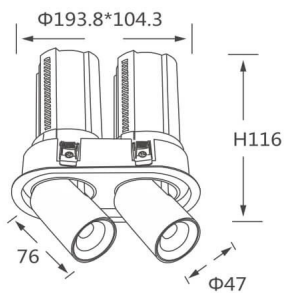

GAP R2-Smart

Lavov downlight from the family GAP R2 with a power of 2x12W and a reflector of 36 degrees beam angle. With a total lumen output of 2400lm and an efficacy of 100lm/W. CCT 4000K. .

Made in Die Cast Aluminum and finished in Black color.

Dimmable Casamby ready driver.

| | |
|---------------------|------------------------|
| Item code | 86.D047.1439.02 |
| Product type | Indoor |
| Category | Downlights |
| Family | GAP |
| Subfamily | GAP R2-Smart |
| Pictograms | |

Scheme

Product

| | |
|-----------------------------------|-------------------------------|
| Real power (W) | 2x12 |
| Real luminous flux (Lm) | 2400 |
| Luminous efficiency (Lm/W) | 100 |
| Beam angle (°) | 36 |
| Life time (h) | 50000 h L80B10 |
| Colour | Black |
| Control gear included | Yes |
| Control gear | Dimmable Casamby ready |
| Flicker Free | Yes |
| Light source | LED |
| Type of LED | COB |
| Colour temperature (K) | 4000K |
| Colour consistency (SDCM) | SDCM<3 |
| CRI | 90 |