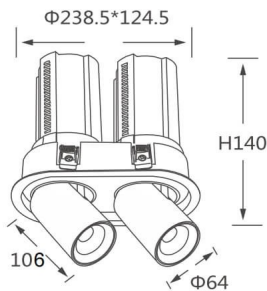

GAP R2-Smart

Lavov downlight from the family GAP R2 with a power of 2x20W and a reflector of 55 degrees beam angle. With a total lumen output of 4000lm and an efficacy of 100lm/W. CCT 3000K. .

Made in Die Cast Aluminum and finished in Black color.

Dimmable Casamby ready driver.

Item code	86.D047.2349.02
Product type	Indoor
Category	Downlights
Family	GAP
Subfamily	GAP R2-Smart
Pictograms	

Scheme

Product

Real power (W)	2x20
Real luminous flux (Lm)	4000
Luminous efficiency (Lm/W)	100
Beam angle (°)	55
Life time (h)	50000 h L80B10
Colour	Black
Control gear included	Yes
Control gear	Dimmable Casamby ready
Flicker Free	Yes
Light source	LED
Type of LED	COB
Colour temperature (K)	3000K
Colour consistency (SDCM)	SDCM<3
CRI	90