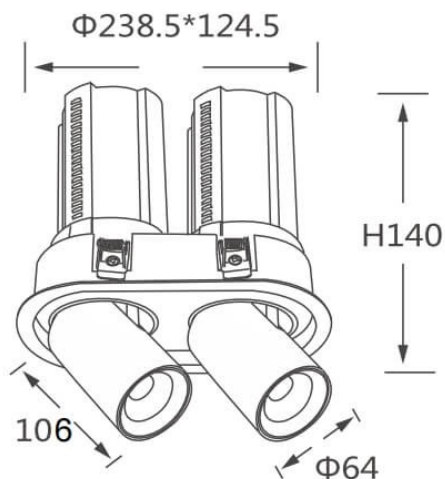

GAP R2-Smart

Lavov downlight from the family GAP R2 with a power of 2x20W and a reflector of 24 degrees beam angle. With a total lumen output of 4000lm and an efficacy of 100lm/W. CCT 4000K. . Made in Die Cast Aluminum and finished in Black color. Dimmable Casamby ready driver.

Item code	86.D047.2429.02
Product type	Indoor
Category	Downlights
Family	GAP
Subfamily	GAP R2-Smart
Pictograms	

Scheme

Product	
Real power (W)	2x20
Real luminous flux (Lm)	4000
Luminous efficiency (Lm/W)	100
Beam angle (°)	24
Life time (h)	50000 h L80B10
Colour	Black
Control gear included	Yes
Control gear	Dimmable Casamby ready
Flicker Free	Yes
Light source	LED
Type of LED	COB
Colour temperature (K)	4000K
Colour consistency (SDCM)	SDCM<3
CRI	90