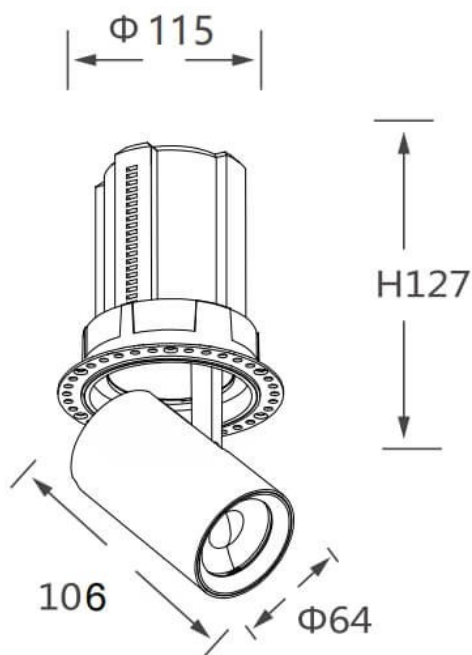

Scheme

GAP RT-Smart

Lavov downlight from the family GAP RT with a power of 25W and a reflector of 36 degrees beam angle. With a total lumen output of 2500lm and an efficacy of 100lm/W. CCT 4000K. . Made in Die Cast Aluminum and finished in White color. Dimmable Casamby ready driver.

Item code	86.D048.3439.01
Product type	Indoor
Category	Downlights
Family	GAP
Subfamily	GAP RT-Smart
Pictograms	

Product	
Real power (W)	25
Real luminous flux (Lm)	2500
Luminous efficiency (Lm/W)	100
Beam angle (°)	36
Life time (h)	50000 h L80B10
Colour	White
Control gear included	Yes
Control gear	Dimmable Casamby ready
Flicker Free	Yes
Light source	LED
Type of LED	COB
Colour temperature (K)	4000K
Colour consistency (SDCM)	SDCM<3
CRI	90