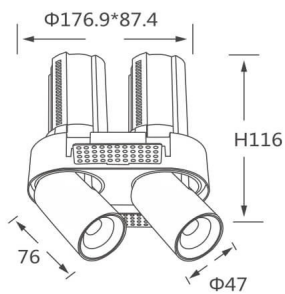

GAP RT2-Smart

Lavov downlight from the family GAP RT2 with a power of 2X12W and a reflector of 15 degrees beam angle. With a total lumen output of 2400lm and an efficacy of 100lm/W. CCT 3000K. .

Made in Die Cast Aluminum and finished in White color.

Dimmable Casamby ready driver.

Item code	86.D048.4319.01
Product type	Indoor
Category	Downlights
Family	GAP
Subfamily	GAP RT2-Smart
Pictograms	

Scheme

Product

Real power (W)	2X12
Real luminous flux (Lm)	2400
Luminous efficiency (Lm/W)	100
Beam angle (°)	15
Life time (h)	50000 h L80B10
Colour	White
Control gear included	Yes
Control gear	Dimmable Casamby ready
Flicker Free	Yes
Light source	LED
Type of LED	COB
Colour temperature (K)	3000K
Colour consistency (SDCM)	SDCM<3
CRI	90