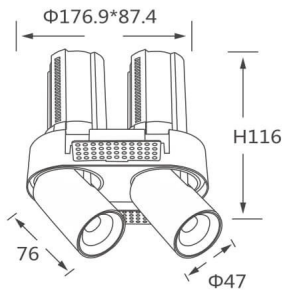

Product

Real power (W)	2X12
Real luminous flux (Lm)	2400
Luminous efficiency (Lm/W)	100
Beam angle (°)	15
Life time (h)	50000 h L80B10
Colour	Black
Control gear included	Yes
Control gear	Dimmable Casamby ready
Flicker Free	Yes
Light source	LED
Type of LED	COB
Colour temperature (K)	3000K
Colour consistency (SDCM)	SDCM<3
CRI	90