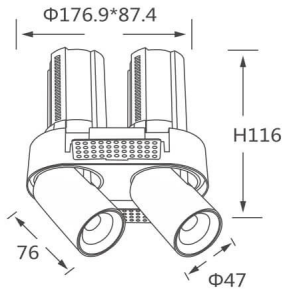

GAP RT2-Smart

Lavov downlight from the family GAP RT2 with a power of 2X12W and a reflector of 15 degrees beam angle. With a total lumen output of 2400lm and an efficacy of 100lm/W. CCT 3000K. .

Made in Die Cast Aluminum and finished in Black color.

Dimmable Casamby ready driver.

Item code	86.D048.4319.02
Product type	Indoor
Category	Downlights
Family	GAP
Subfamily	GAP RT2-Smart
Pictograms	

Scheme

Product

Real power (W)	2X12
Real luminous flux (Lm)	2400
Luminous efficiency (Lm/W)	100
Beam angle (°)	15
Life time (h)	50000 h L80B10
Colour	Black
Control gear included	Yes
Control gear	Dimmable Casamby ready
Flicker Free	Yes
Light source	LED
Type of LED	COB
Colour temperature (K)	3000K
Colour consistency (SDCM)	SDCM<3
CRI	90