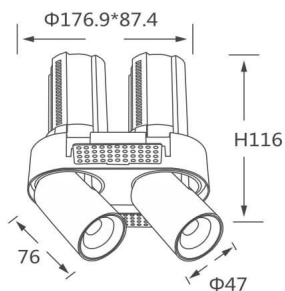

GAP RT2-Smart

Lavov downlight from the family GAP RT2 with a power of 2X12W and a reflector of 15 degrees beam angle. With a total lumen output of 2400lm and an efficacy of 100lm/W. CCT 3000K. .

Made in Die Cast Aluminum and finished in Black color.

Dimmable Casamby ready driver.

Item code	86.D048.4319.02
Product type	Indoor
Category	Downlights
Family	GAP
Subfamily	GAP RT2-Smart
Pictograms	

Scheme

Product

Real power (W)	2X12
Real luminous flux (Lm)	2400
Luminous efficiency (Lm/W)	100
Beam angle (°)	15
Life time (h)	50000 h L80B10
Colour	Black
Control gear included	Yes
Control gear	Dimmable Casamby ready
Flicker Free	Yes
Light source	LED
Type of LED	COB
Colour temperature (K)	3000K
Colour consistency (SDCM)	SDCM<3
CRI	90