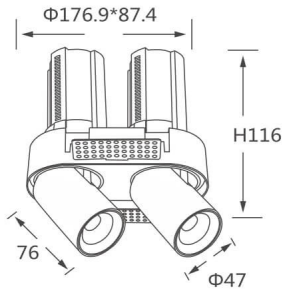

GAP RT2

Lavov downlight from the family GAP RT2 with a power of 2X12W and a reflector of 24 degrees beam angle. With a total lumen output of 2400lm and an efficacy of 100lm/W. CCT 3000K. .

Made in Die Cast Aluminum and finished in Black color. ON/OFF driver.

Item code	86.D048.4321.02
Product type	Indoor
Category	Downlights
Family	GAP
Subfamily	GAP RT2
Pictograms	

Scheme

Product

Real power (W)	2X12
Real luminous flux (Lm)	2400
Luminous efficiency (Lm/W)	100
Beam angle (°)	24
Life time (h)	50000 h L80B10
Colour	Black
Control gear included	Yes
Control gear	ON/OFF
Flicker Free	Yes
Light source	LED
Type of LED	COB
Colour temperature (K)	3000K
Colour consistency (SDCM)	SDCM<3
CRI	90