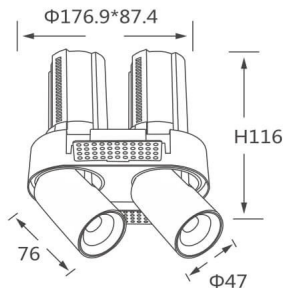

GAP RT2-Smart

Lavov downlight from the family GAP RT2 with a power of 2X12W and a reflector of 24 degrees beam angle. With a total lumen output of 2400lm and an efficacy of 100lm/W. CCT 3000K. .

Made in Die Cast Aluminum and finished in White color.

Dimmable Casamby ready driver.

Item code	86.D048.4329.01
Product type	Indoor
Category	Downlights
Family	GAP
Subfamily	GAP RT2-Smart
Pictograms	

Scheme

Product

Real power (W)	2X12
Real luminous flux (Lm)	2400
Luminous efficiency (Lm/W)	100
Beam angle (°)	24
Life time (h)	50000 h L80B10
Colour	White
Control gear included	Yes
Control gear	Dimmable Casamby ready
Flicker Free	Yes
Light source	LED
Type of LED	COB
Colour temperature (K)	3000K
Colour consistency (SDCM)	SDCM<3
CRI	90