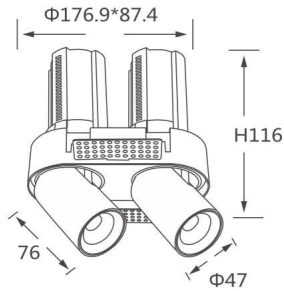

GAP RT2-Smart

Lavov downlight from the family GAP RT2 with a power of 2X12W and a reflector of 24 degrees beam angle. With a total lumen output of 2400lm and an efficacy of 100lm/W. CCT 3000K. .

Made in Die Cast Aluminum and finished in White color.

Dimmable Casamby ready driver.

Item code	86.D048.4329.01
Product type	Indoor
Category	Downlights
Family	GAP
Subfamily	GAP RT2-Smart
Pictograms	

Scheme

Product

Real power (W)	2X12
Real luminous flux (Lm)	2400
Luminous efficiency (Lm/W)	100
Beam angle (°)	24
Life time (h)	50000 h L80B10
Colour	White
Control gear included	Yes
Control gear	Dimmable Casamby ready
Flicker Free	Yes
Light source	LED
Type of LED	COB
Colour temperature (K)	3000K
Colour consistency (SDCM)	SDCM<3
CRI	90