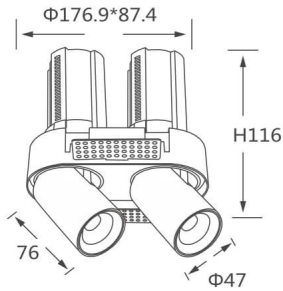

GAP RT2-Smart

Lavov downlight from the family GAP RT2 with a power of 2X12W and a reflector of 24 degrees beam angle. With a total lumen output of 2400lm and an efficacy of 100lm/W. CCT 3000K. .

Made in Die Cast Aluminum and finished in Black color.

Dimmable Casamby ready driver.

Item code	86.D048.4329.02
Product type	Indoor
Category	Downlights
Family	GAP
Subfamily	GAP RT2-Smart
Pictograms	

Scheme

Product

Real power (W)	2X12
Real luminous flux (Lm)	2400
Luminous efficiency (Lm/W)	100
Beam angle (°)	24
Life time (h)	50000 h L80B10
Colour	Black
Control gear included	Yes
Control gear	Dimmable Casamby ready
Flicker Free	Yes
Light source	LED
Type of LED	COB
Colour temperature (K)	3000K
Colour consistency (SDCM)	SDCM<3
CRI	90