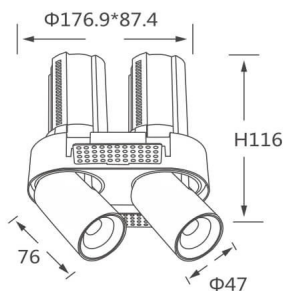

Product

Real power (W)	2X12
Real luminous flux (Lm)	2400
Luminous efficiency (Lm/W)	100
Beam angle (°)	24
Life time (h)	50000 h L80B10
Colour	Black
Control gear included	Yes
Control gear	Dimmable Casamby ready
Flicker Free	Yes
Light source	LED
Type of LED	COB
Colour temperature (K)	3000K
Colour consistency (SDCM)	SDCM<3
CRI	90