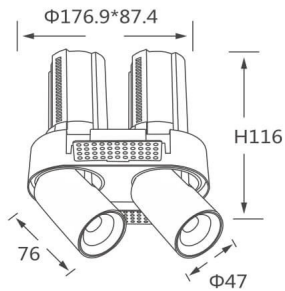

GAP RT2-Smart

Lavov downlight from the family GAP RT2 with a power of 2X12W and a reflector of 24 degrees beam angle. With a total lumen output of 2400lm and an efficacy of 100lm/W. CCT 3000K. .

Made in Die Cast Aluminum and finished in Black color.

Dimmable Casamby ready driver.

Item code	86.D048.4329.02
Product type	Indoor
Category	Downlights
Family	GAP
Subfamily	GAP RT2-Smart
Pictograms	

Scheme

Product

Real power (W)	2X12
Real luminous flux (Lm)	2400
Luminous efficiency (Lm/W)	100
Beam angle (°)	24
Life time (h)	50000 h L80B10
Colour	Black
Control gear included	Yes
Control gear	Dimmable Casamby ready
Flicker Free	Yes
Light source	LED
Type of LED	COB
Colour temperature (K)	3000K
Colour consistency (SDCM)	SDCM<3
CRI	90