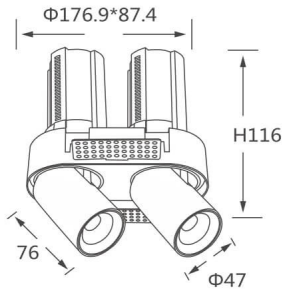

GAP RT2

Lavov downlight from the family GAP RT2 with a power of 2X12W and a reflector of 36 degrees beam angle. With a total lumen output of 2400lm and an efficacy of 100lm/W. CCT 3000K. .

Made in Die Cast Aluminum and finished in Black color. ON/OFF driver.

Item code	86.D048.4331.02
Product type	Indoor
Category	Downlights
Family	GAP
Subfamily	GAP RT2
Pictograms	

Scheme

Product

Real power (W)	2X12
Real luminous flux (Lm)	2400
Luminous efficiency (Lm/W)	100
Beam angle (°)	36
Life time (h)	50000 h L80B10
Colour	Black
Control gear included	Yes
Control gear	ON/OFF
Flicker Free	Yes
Light source	LED
Type of LED	COB
Colour temperature (K)	3000K
Colour consistency (SDCM)	SDCM<3
CRI	90