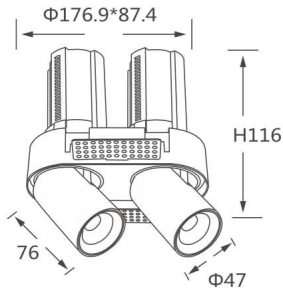

GAP RT2-Smart

Lavov downlight from the family GAP RT2 with a power of 2X12W and a reflector of 36 degrees beam angle. With a total lumen output of 2400lm and an efficacy of 100lm/W. CCT 3000K. .

Made in Die Cast Aluminum and finished in White color.

Dimmable Casamby ready driver.

Item code	86.D048.4339.01
Product type	Indoor
Category	Downlights
Family	GAP
Subfamily	GAP RT2-Smart
Pictograms	

Scheme

Product

Real power (W)	2X12
Real luminous flux (Lm)	2400
Luminous efficiency (Lm/W)	100
Beam angle (°)	36
Life time (h)	50000 h L80B10
Colour	White
Control gear included	Yes
Control gear	Dimmable Casamby ready
Flicker Free	Yes
Light source	LED
Type of LED	COB
Colour temperature (K)	3000K
Colour consistency (SDCM)	SDCM<3
CRI	90