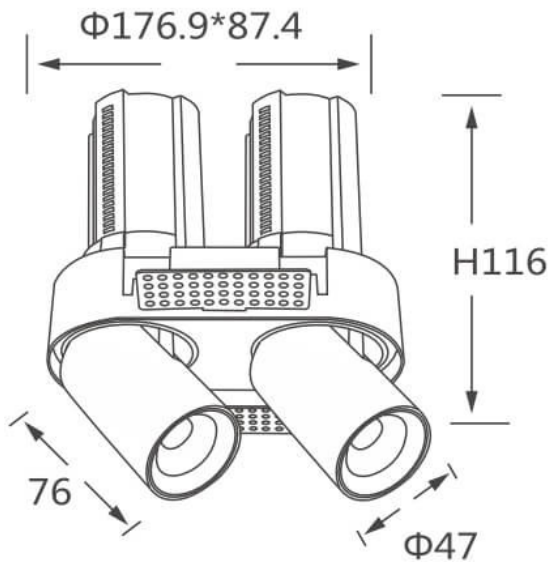

GAP RT2-Smart

Lavov downlight from the family GAP RT2 with a power of 2X12W and a reflector of 36 degrees beam angle. With a total lumen output of 2400lm and an efficacy of 100lm/W. CCT 3000K. . Made in Die Cast Aluminum and finished in White color. Dimmable Casamby ready driver.

Item code	86.D048.4339.01
Product type	Indoor
Category	Downlights
Family	GAP
Subfamily	GAP RT2-Smart
Pictograms	

Scheme

Product	
Real power (W)	2X12
Real luminous flux (Lm)	2400
Luminous efficiency (Lm/W)	100
Beam angle (°)	36
Life time (h)	50000 h L80B10
Colour	White
Control gear included	Yes
Control gear	Dimmable Casamby ready
Flicker Free	Yes
Light source	LED
Type of LED	COB
Colour temperature (K)	3000K
Colour consistency (SDCM)	SDCM<3
CRI	90