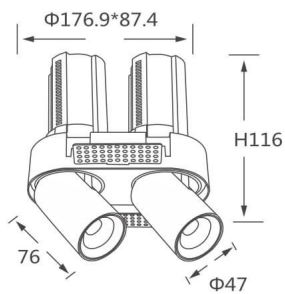

GAP RT2-Smart

Lavov downlight from the family GAP RT2 with a power of 2X12W and a reflector of 36 degrees beam angle. With a total lumen output of 2400lm and an efficacy of 100lm/W. CCT 3000K. .

Made in Die Cast Aluminum and finished in Black color.

Dimmable Casamby ready driver.

Item code	86.D048.4339.02
Product type	Indoor
Category	Downlights
Family	GAP
Subfamily	GAP RT2-Smart
Pictograms	

Scheme

Product

Real power (W)	2X12
Real luminous flux (Lm)	2400
Luminous efficiency (Lm/W)	100
Beam angle (°)	36
Life time (h)	50000 h L80B10
Colour	Black
Control gear included	Yes
Control gear	Dimmable Casamby ready
Flicker Free	Yes
Light source	LED
Type of LED	COB
Colour temperature (K)	3000K
Colour consistency (SDCM)	SDCM<3
CRI	90