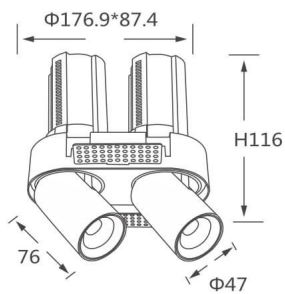

Product

Real power (W)	2X12
Real luminous flux (Lm)	2400
Luminous efficiency (Lm/W)	100
Beam angle (°)	36
Life time (h)	50000 h L80B10
Colour	Black
Control gear included	Yes
Control gear	Dimmable Casamby ready
Flicker Free	Yes
Light source	LED
Type of LED	COB
Colour temperature (K)	3000K
Colour consistency (SDCM)	SDCM<3
CRI	90