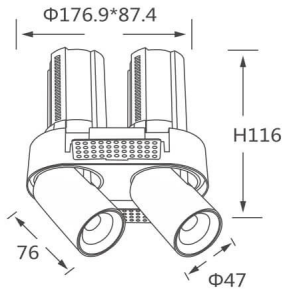

GAP RT2-Smart

Lavov downlight from the family GAP RT2 with a power of 2X12W and a reflector of 36 degrees beam angle. With a total lumen output of 2400lm and an efficacy of 100lm/W. CCT 3000K. .

Made in Die Cast Aluminum and finished in Black color.

Dimmable Casamby ready driver.

Item code	86.D048.4339.02
Product type	Indoor
Category	Downlights
Family	GAP
Subfamily	GAP RT2-Smart
Pictograms	

Scheme

Product

Real power (W)	2X12
Real luminous flux (Lm)	2400
Luminous efficiency (Lm/W)	100
Beam angle (°)	36
Life time (h)	50000 h L80B10
Colour	Black
Control gear included	Yes
Control gear	Dimmable Casamby ready
Flicker Free	Yes
Light source	LED
Type of LED	COB
Colour temperature (K)	3000K
Colour consistency (SDCM)	SDCM<3
CRI	90