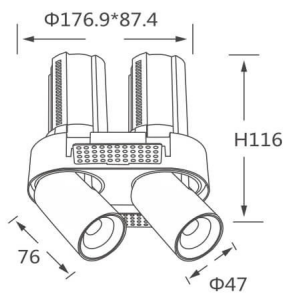

GAP RT2-Smart

Lavov downlight from the family GAP RT2 with a power of 2X12W and a reflector of 15 degrees beam angle. With a total lumen output of 2400lm and an efficacy of 100lm/W. CCT 4000K. .

Made in Die Cast Aluminum and finished in White color.

Dimmable Casamby ready driver.

Item code	86.D048.4419.01
Product type	Indoor
Category	Downlights
Family	GAP
Subfamily	GAP RT2-Smart
Pictograms	

Scheme

Product

Real power (W)	2X12
Real luminous flux (Lm)	2400
Luminous efficiency (Lm/W)	100
Beam angle (°)	15
Life time (h)	50000 h L80B10
Colour	White
Control gear included	Yes
Control gear	Dimmable Casamby ready
Flicker Free	Yes
Light source	LED
Type of LED	COB
Colour temperature (K)	4000K
Colour consistency (SDCM)	SDCM<3
CRI	90