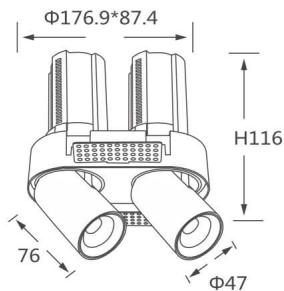

### GAP RT2-Smart

Lavov downlight from the family GAP RT2 with a power of 2X12W and a reflector of 15 degrees beam angle. With a total lumen output of 2400lm and an efficacy of 100lm/W. CCT 4000K. .

Made in Die Cast Aluminum and finished in White color.

### Product

<b>Real power (W)</b>	<b>2X12</b>
<b>Real luminous flux (Lm)</b>	<b>2400</b>
<b>Luminous efficiency (Lm/W)</b>	<b>100</b>
<b>Beam angle (°)</b>	<b>15</b>
<b>Life time (h)</b>	<b>50000 h L80B10</b>
<b>Colour</b>	<b>White</b>
<b>Control gear included</b>	<b>Yes</b>
<b>Control gear</b>	<b>Dimmable Casamby ready</b>
<b>Flicker Free</b>	<b>Yes</b>
<b>Light source</b>	<b>LED</b>
<b>Type of LED</b>	<b>COB</b>
<b>Colour temperature (K)</b>	<b>4000K</b>
<b>Colour consistency (SDCM)</b>	<b>SDCM&lt;3</b>
<b>CRI</b>	<b>90</b>