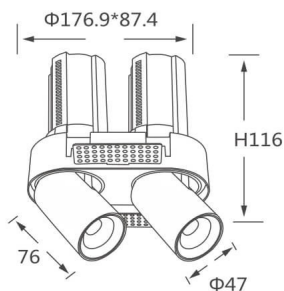

GAP RT2-Smart

Lavov downlight from the family GAP RT2 with a power of 2X12W and a reflector of 15 degrees beam angle. With a total lumen output of 2400lm and an efficacy of 100lm/W. CCT 4000K. .

Made in Die Cast Aluminum and finished in Black color.

Dimmable Casamby ready driver.

Item code	86.D048.4419.02
Product type	Indoor
Category	Downlights
Family	GAP
Subfamily	GAP RT2-Smart
Pictograms	

Scheme

Product

Real power (W)	2X12
Real luminous flux (Lm)	2400
Luminous efficiency (Lm/W)	100
Beam angle (°)	15
Life time (h)	50000 h L80B10
Colour	Black
Control gear included	Yes
Control gear	Dimmable Casamby ready
Flicker Free	Yes
Light source	LED
Type of LED	COB
Colour temperature (K)	4000K
Colour consistency (SDCM)	SDCM<3
CRI	90