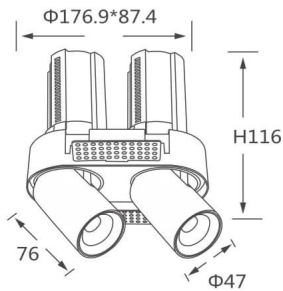

### GAP RT2-Smart

Lavov downlight from the family GAP RT2 with a power of 2X12W and a reflector of 15 degrees beam angle. With a total lumen output of 2400lm and an efficacy of 100lm/W. CCT 4000K. .

Made in Die Cast Aluminum and finished in Black color.

### Product

<b>Real power (W)</b>	<b>2X12</b>
<b>Real luminous flux (Lm)</b>	<b>2400</b>
<b>Luminous efficiency (Lm/W)</b>	<b>100</b>
<b>Beam angle (°)</b>	<b>15</b>
<b>Life time (h)</b>	<b>50000 h L80B10</b>
<b>Colour</b>	<b>Black</b>
<b>Control gear included</b>	<b>Yes</b>
<b>Control gear</b>	<b>Dimmable Casamby ready</b>
<b>Flicker Free</b>	<b>Yes</b>
<b>Light source</b>	<b>LED</b>
<b>Type of LED</b>	<b>COB</b>
<b>Colour temperature (K)</b>	<b>4000K</b>
<b>Colour consistency (SDCM)</b>	<b>SDCM&lt;3</b>
<b>CRI</b>	<b>90</b>