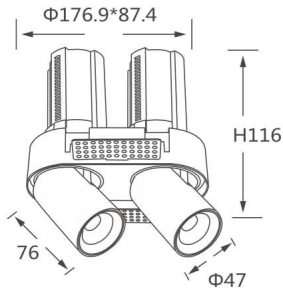

### GAP RT2-Smart

Lavov downlight from the family GAP RT2 with a power of 2X12W and a reflector of 15 degrees beam angle. With a total lumen output of 2400lm and an efficacy of 100lm/W. CCT 4000K. .

Made in Die Cast Aluminum and finished in Black color.

### Product

<b>Real power (W)</b>	<b>2X12</b>
<b>Real luminous flux (Lm)</b>	<b>2400</b>
<b>Luminous efficiency (Lm/W)</b>	<b>100</b>
<b>Beam angle (°)</b>	<b>15</b>
<b>Life time (h)</b>	<b>50000 h L80B10</b>
<b>Colour</b>	<b>Black</b>
<b>Control gear included</b>	<b>Yes</b>
<b>Control gear</b>	<b>Dimmable Casamby ready</b>
<b>Flicker Free</b>	<b>Yes</b>
<b>Light source</b>	<b>LED</b>
<b>Type of LED</b>	<b>COB</b>
<b>Colour temperature (K)</b>	<b>4000K</b>
<b>Colour consistency (SDCM)</b>	<b>SDCM&lt;3</b>
<b>CRI</b>	<b>90</b>