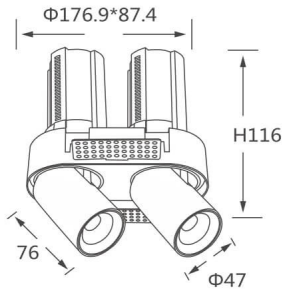

GAP RT2

Lavov downlight from the family GAP RT2 with a power of 2X12W and a reflector of 24 degrees beam angle. With a total lumen output of 2400lm and an efficacy of 100lm/W. CCT 4000K. .

Made in Die Cast Aluminum and finished in White color. ON/OFF driver.

Item code	86.D048.4421.01
Product type	Indoor
Category	Downlights
Family	GAP
Subfamily	GAP RT2
Pictograms	

Scheme

Product

Real power (W)	2X12
Real luminous flux (Lm)	2400
Luminous efficiency (Lm/W)	100
Beam angle (°)	24
Life time (h)	50000 h L80B10
Colour	White
Control gear included	Yes
Control gear	ON/OFF
Flicker Free	Yes
Light source	LED
Type of LED	COB
Colour temperature (K)	4000K
Colour consistency (SDCM)	SDCM<3
CRI	90