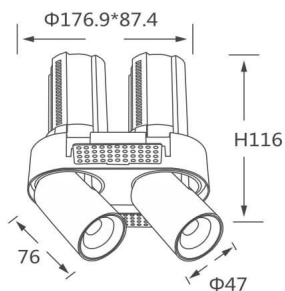

Product

Real power (W)	2X12
Real luminous flux (Lm)	2400
Luminous efficiency (Lm/W)	100
Beam angle (°)	24
Life time (h)	50000 h L80B10
Colour	White
Control gear included	Yes
Control gear	Dimmable Casamby ready
Flicker Free	Yes
Light source	LED
Type of LED	COB
Colour temperature (K)	4000K
Colour consistency (SDCM)	SDCM<3
CRI	90