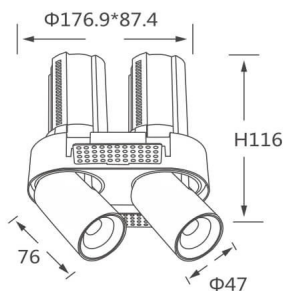

GAP RT2-Smart

Lavov downlight from the family GAP RT2 with a power of 2X12W and a reflector of 24 degrees beam angle. With a total lumen output of 2400lm and an efficacy of 100lm/W. CCT 4000K. .

Made in Die Cast Aluminum and finished in Black color.

Dimmable Casamby ready driver.

Item code	86.D048.4429.02
Product type	Indoor
Category	Downlights
Family	GAP
Subfamily	GAP RT2-Smart
Pictograms	

Scheme

Product

Real power (W)	2X12
Real luminous flux (Lm)	2400
Luminous efficiency (Lm/W)	100
Beam angle (°)	24
Life time (h)	50000 h L80B10
Colour	Black
Control gear included	Yes
Control gear	Dimmable Casamby ready
Flicker Free	Yes
Light source	LED
Type of LED	COB
Colour temperature (K)	4000K
Colour consistency (SDCM)	SDCM<3
CRI	90