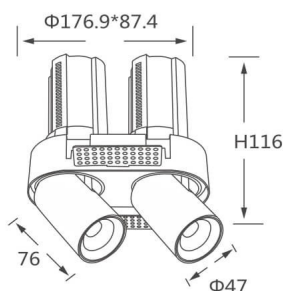

GAP RT2

Lavov downlight from the family GAP RT2 with a power of 2X12W and a reflector of 36 degrees beam angle. With a total lumen output of 2400lm and an efficacy of 100lm/W. CCT 4000K. .

Made in Die Cast Aluminum and finished in White color. ON/OFF driver.

Item code	86.D048.4431.01
Product type	Indoor
Category	Downlights
Family	GAP
Subfamily	GAP RT2
Pictograms	

Scheme

Product

Real power (W)	2X12
Real luminous flux (Lm)	2400
Luminous efficiency (Lm/W)	100
Beam angle (°)	36
Life time (h)	50000 h L80B10
Colour	White
Control gear included	Yes
Control gear	ON/OFF
Flicker Free	Yes
Light source	LED
Type of LED	COB
Colour temperature (K)	4000K
Colour consistency (SDCM)	SDCM<3
CRI	90