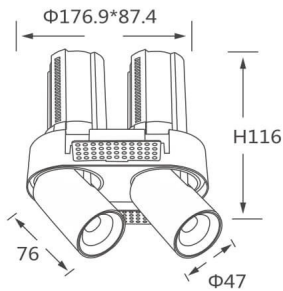

### GAP RT2-Smart

Lavov downlight from the family GAP RT2 with a power of 2X12W and a reflector of 36 degrees beam angle. With a total lumen output of 2400lm and an efficacy of 100lm/W. CCT 4000K. .

Made in Die Cast Aluminum and finished in White color.

### Product

<b>Real power (W)</b>	<b>2X12</b>
<b>Real luminous flux (Lm)</b>	<b>2400</b>
<b>Luminous efficiency (Lm/W)</b>	<b>100</b>
<b>Beam angle (°)</b>	<b>36</b>
<b>Life time (h)</b>	<b>50000 h L80B10</b>
<b>Colour</b>	<b>White</b>
<b>Control gear included</b>	<b>Yes</b>
<b>Control gear</b>	<b>Dimmable Casamby ready</b>
<b>Flicker Free</b>	<b>Yes</b>
<b>Light source</b>	<b>LED</b>
<b>Type of LED</b>	<b>COB</b>
<b>Colour temperature (K)</b>	<b>4000K</b>
<b>Colour consistency (SDCM)</b>	<b>SDCM&lt;3</b>
<b>CRI</b>	<b>90</b>