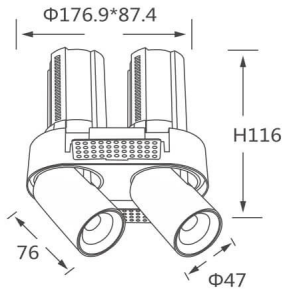

### GAP RT2-Smart

Lavov downlight from the family GAP RT2 with a power of 2X12W and a reflector of 36 degrees beam angle. With a total lumen output of 2400lm and an efficacy of 100lm/W. CCT 4000K. .

Made in Die Cast Aluminum and finished in White color.

### Product

<b>Real power (W)</b>	<b>2X12</b>
<b>Real luminous flux (Lm)</b>	<b>2400</b>
<b>Luminous efficiency (Lm/W)</b>	<b>100</b>
<b>Beam angle (°)</b>	<b>36</b>
<b>Life time (h)</b>	<b>50000 h L80B10</b>
<b>Colour</b>	<b>White</b>
<b>Control gear included</b>	<b>Yes</b>
<b>Control gear</b>	<b>Dimmable Casamby ready</b>
<b>Flicker Free</b>	<b>Yes</b>
<b>Light source</b>	<b>LED</b>
<b>Type of LED</b>	<b>COB</b>
<b>Colour temperature (K)</b>	<b>4000K</b>
<b>Colour consistency (SDCM)</b>	<b>SDCM&lt;3</b>
<b>CRI</b>	<b>90</b>